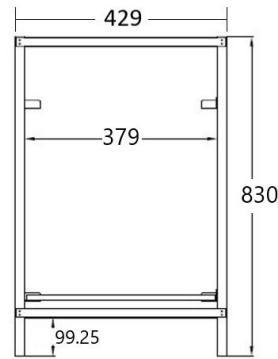

### Glass Rack

- Constructed of 304 grade stainless
- Comes complete with 4 pair of tray slides
- Adjustable feet included
- Rivets supplied
- Accessories available
- Designed to be used as bench support

### Glass Rack Add on Bay

- Single end frame only
- Constructed of 304 grade stainless
- Comes complete with 4 pair of tray slides
- Adjustable feet included
- Rivets supplied
- Attaches to GRACK for multiple bays
- Accessories available