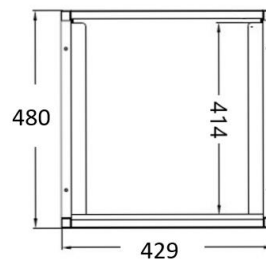

### Glass Rack Add on Bay

- Single end frame only
- Constructed of 304 grade stainless
- Comes complete with 4 pair of tray slides
- Adjustable feet included
- Rivets supplied
- Attaches to GRACK for multiple bays
- Accessories available

Front View

GRACK  
Glass Rack

Also available:

- GRTRA** Glass rack drip tray (also suitable for GRADD)
- GRSLI** Addition tray slides pair (also suitable for GRADD)
- GRSMT** Tray Slides 1mt long pair
- GRNOT** Notched Channel 1mt long single