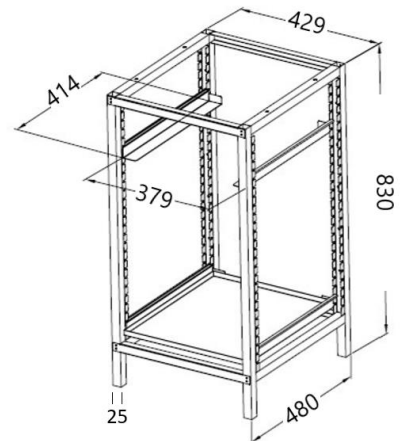

### Glass Rack

- Constructed of 304 grade stainless
- Comes complete with 4 pair of tray slides
- Adjustable feet included
- Rivets supplied
- Accessories available
- Designed to be used as bench support

### Glass Rack Add on Bay

- Single end frame only
- Constructed of 304 grade stainless
- Comes complete with 4 pair of tray slides
- Adjustable feet included
- Rivets supplied
- Attaches to GRACK for multiple bays
- Accessories available

Front View

GRACK  
Glass Rack

Also available:

- GRTRA** Glass rack drip tray (also suitable for GRADD)
- GRSLI** Addition tray slides pair (also suitable for GRADD)
- GRSMT** Tray Slides 1mt long pair
- GRNOT** Notched Channel 1mt long single