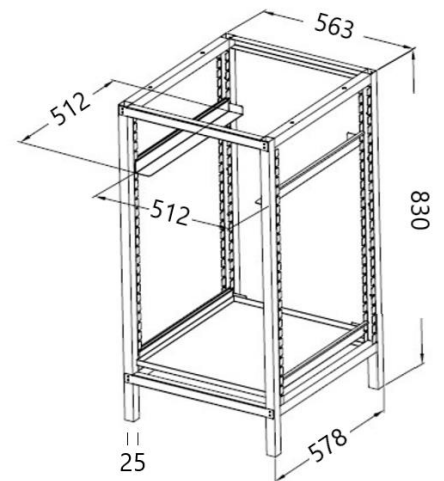

GRACK-DW

Dishwasher Rack

- Constructed of 304 grade stainless
- Comes complete with 4 pair of tray slides
- Adjustable feet included
- Rivets supplied
- Accessories available
- Designed to be used as bench support

GRADD-DW

Dishwasher Rack Add on Bay

- Single end frame only
- Constructed of 304 grade stainless
- Comes complete with 4 pair of tray slides
- Adjustable feet included
- Rivets supplied
- Attaches to GRACK for multiple bays
- Accessories available

Front View

GRACK-DW

Dishwasher Glass Rack

Also available:

- GRTRA-DW** Glass rack drip tray (also suitable for GRADD-DW)
- GRSLI-DW** Addition tray slides pair (also suitable for GRADD-DW)
- GRSMT** Tray Slides 1mt long pair
- GRNOT** Notched Channel 1mt long single