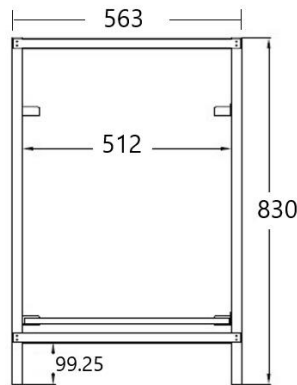

GRACK-DW

Dishwasher Rack

- Constructed of 304 grade stainless
- Comes complete with 4 pair of tray slides
- Adjustable feet included
- Rivets supplied
- Accessories available
- Designed to be used as bench support

GRADD-DW

Dishwasher Rack Add on Bay

- Single end frame only
- Constructed of 304 grade stainless
- Comes complete with 4 pair of tray slides
- Adjustable feet included
- Rivets supplied
- Attaches to GRACK for multiple bays
- Accessories available

Front View

GRACK-DW

Dishwasher Glass Rack

Also available:

- GRTRA-DW** Glass rack drip tray (also suitable for GRADD-DW)
- GRSLI-DW** Addition tray slides pair (also suitable for GRADD-DW)
- GRSMT** Tray Slides 1mt long pair
- GRNOT** Notched Channel 1mt long single