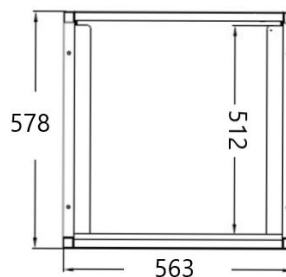

GRADD-DW

Dishwasher Rack Add on Bay

- Single end frame only
- Constructed of 304 grade stainless
- Comes complete with 4 pair of tray slides
- Adjustable feet included
- Rivets supplied
- Attaches to GRACK for multiple bays
- Accessories available

Front View

GRACK-DW

Dishwasher Glass Rack

Also available:

- GRTRA-DW** Glass rack drip tray (also suitable for GRADD-DW)
- GRSLI-DW** Addition tray slides pair (also suitable for GRADD-DW)
- GRSMT** Tray Slides 1mt long pair
- GRNOT** Notched Channel 1mt long single