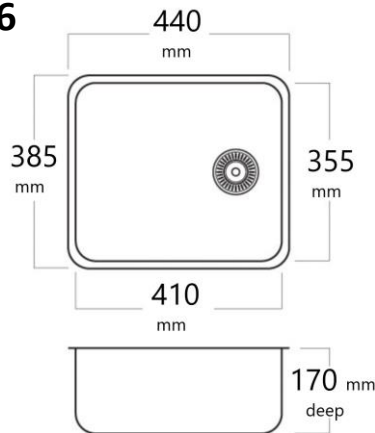

PB4316

PB4316

- 90mm waste outlet (basket waste not included)
- 316 grade stainless 0.9mm
- 15mm polished flange
- Unique mounting straps for Top mount & Undermount
- 22 Litre Capacity