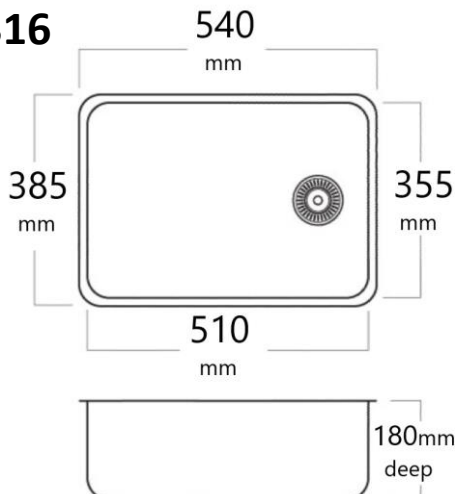

PB6316

PB6316

- 90mm waste outlet (basket waste not included)
- 316 grade stainless 0.9mm
- 15mm polished flange
- Unique mounting straps for Top mount & Undermount
- 28 Litre Capacity