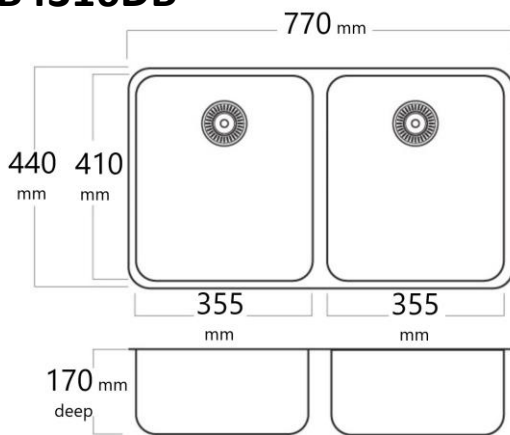

#### PB4316

- 90mm waste outlet (basket waste not included)
- 316 grade stainless 0.9mm
- 15mm polished flange
- Unique mounting straps for Top mount & Undermount
- 22 Litre Capacity

#### PB6316

- 90mm waste outlet (basket waste not included)
- 316 grade stainless 0.9mm
- 15mm polished flange
- Unique mounting straps for Top mount & Undermount
- 28 Litre Capacity

#### PB4316SB Shallow Bowl

- 90mm waste outlet (basket waste not included)
- 316 grade stainless 0.9mm
- 15mm polished flange
- Unique mounting straps for Top mount & Undermount
- 10 Litre Capacity

#### PB4316DB Double Bowl

- 90mm waste outlet (basket waste not included)
- 316 grade stainless 0.9mm
- 15mm polished flange
- Unique mounting straps for Top mount & Undermount
- 2 x 22 Litre Capacity