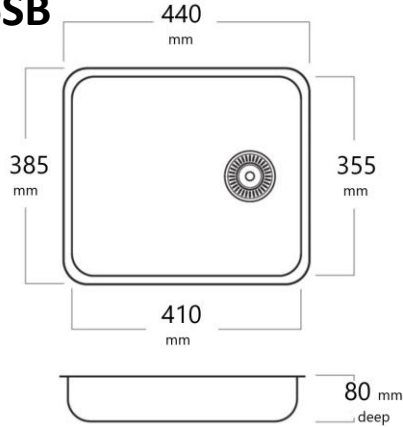

#### PB3316

- 90mm waste outlet (basket waste not included)
- 316 grade stainless 0.9mm
- 15mm polished flange
- Unique mounting straps for Top mount & Undermount
- 17 Litre Capacity

#### PB4316

- 90mm waste outlet (basket waste not included)
- 316 grade stainless 0.9mm
- 15mm polished flange
- Unique mounting straps for Top mount & Undermount
- 22 Litre Capacity

#### PB4316SB Shallow Bowl

- 90mm waste outlet (basket waste not included)
- 316 grade stainless 0.9mm
- 15mm polished flange
- Unique mounting straps for Top mount & Undermount
- 10 Litre Capacity

#### PB4316DB Double Bowl

- 90mm waste outlet (basket waste not included)
- 316 grade stainless 0.9mm
- 15mm polished flange
- Unique mounting straps for Top mount & Undermount
- 2 x 22 Litre Capacity