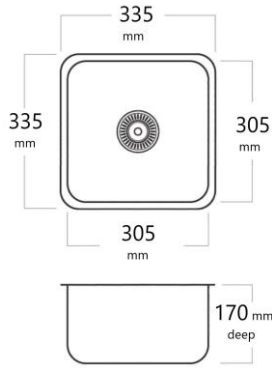

#### PB2316

- 90mm waste outlet (basket waste not included)
- 316 grade stainless 0.9mm
- 15mm polished flange
- Unique mounting straps for Top mount & Undermount
- 14 Litre Capacity

#### PB3316

- 90mm waste outlet (basket waste not included)
- 316 grade stainless 0.9mm
- 15mm polished flange
- Unique mounting straps for Top mount & Undermount
- 17 Litre Capacity