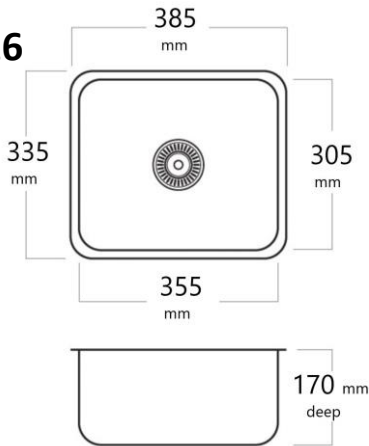

#### PB2316

- 90mm waste outlet (basket waste not included)
- 316 grade stainless 0.9mm
- 15mm polished flange
- Unique mounting straps for Top mount & Undermount
- 14 Litre Capacity

#### PB3316

- 90mm waste outlet (basket waste not included)
- 316 grade stainless 0.9mm
- 15mm polished flange
- Unique mounting straps for Top mount & Undermount
- 17 Litre Capacity