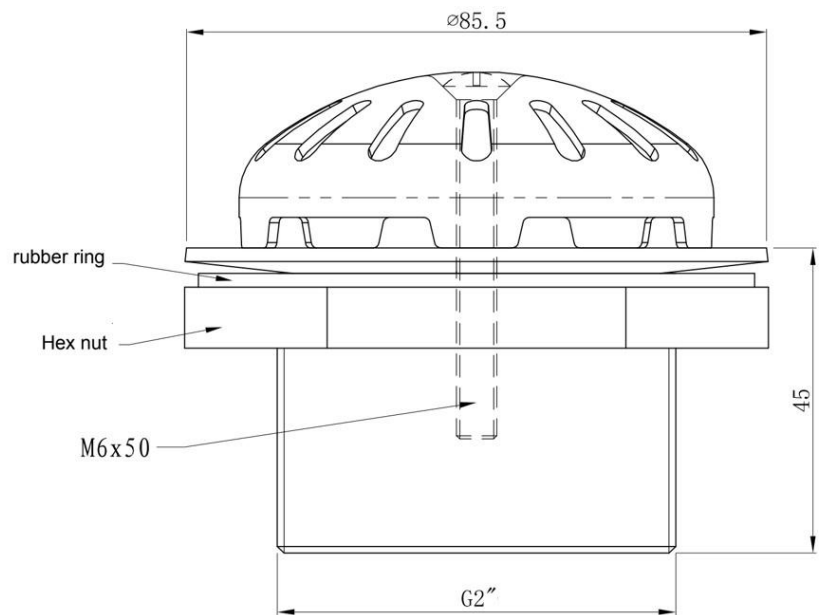

SP4

Stainless-Steel Urinal grate
with back nut
Grate : 70mm
Flange : 85mm
Thread : 50mm BSP

SP44 – 110mm

Stainless Steel push in Urinal Grate
110mm diameter across the top

SP44A – 135mm

Stainless Steel push in Urinal Grate
135mm diameter across the top