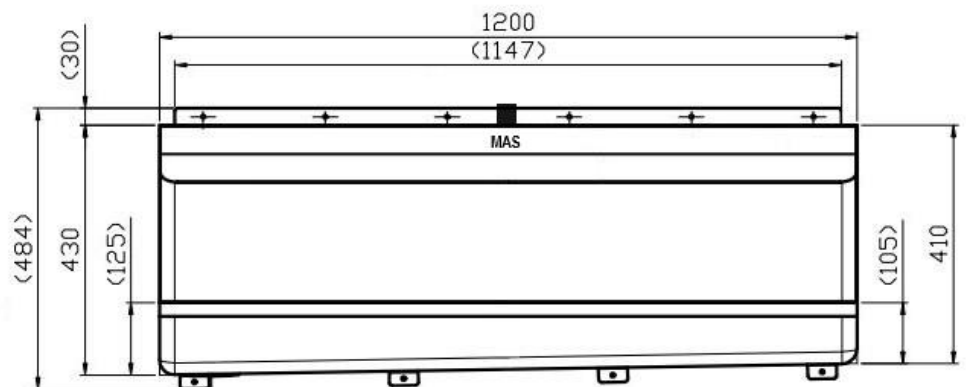

Product Code	UR2
	1200 mm Urinal
Material	304 grade Stainless Steel
Inlet	40mm bsp thread with nut and tapered washer.
Pipe	Included 40 x 750mm sparge pipe to suit CN4 Pullchain cistern
Outlet	SP4 50mm domed urinal grate 50mm BSP male thread
Comments	Wels and Watermarked
Complete setup	Parts required – UR2 & CN4 pullchain cistern

Front View - UR2

Rear View - UR2

Options – Sold Separately

CN4

CL40