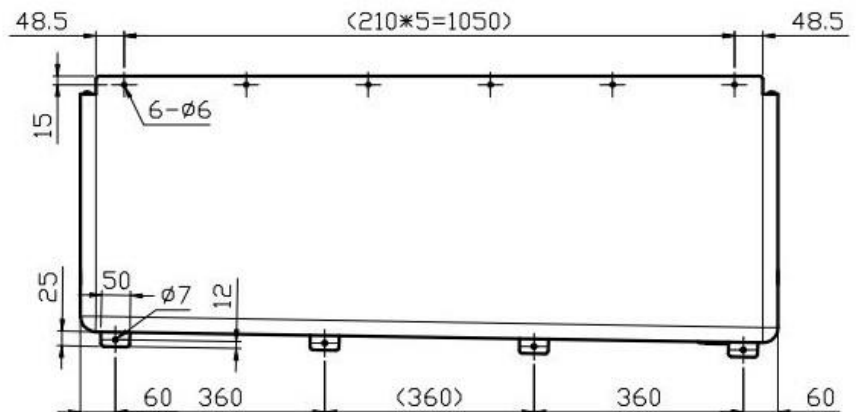

Product Code	UR2
	1200 mm Urinal
Material	304 grade Stainless Steel
Inlet	40mm bsp thread with nut and tapered washer.
Pipe	Included 40 x 750mm sparge pipe to suit CN4 Pullchain cistern
Outlet	SP4 50mm domed urinal grate 50mm BSP male thread
Comments	Wels and Watermarked
Complete setup	Parts required – UR2 & CN4 pullchain cistern

Front View - UR2

Rear View - UR2

Options – Sold Separately

CN4

CL40