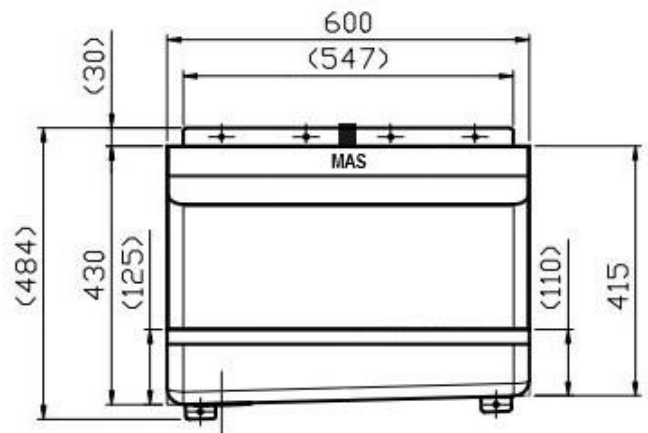

<b>Product Code</b>	<b>UR4</b>
	<b>600 mm Urinal</b>
<b>Material</b>	304 grade Stainless Steel
<b>Inlet</b>	40mm bsp thread with nut and tapered washer.
<b>Pipe</b>	Included 40 x 750mm sparge pipe to suit CN4 Pullchain cistern
<b>Outlet</b>	SP4 50mm domed urinal grate  50mm BSP male thread
<b>Comments</b>	Wels and Watermarked
<b>Complete setup</b>	Parts required - <b>UR4</b> & <b>CN4</b> pullchain cistern

Options – Sold Separately

CN4

CL40

**Front View - UR4**

**Rear View - UR4**