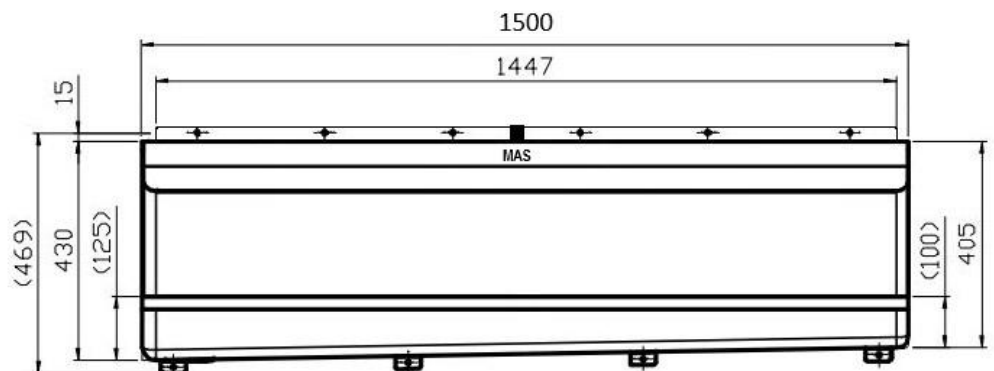

**Product Code** UR5

**1500 mm Urinal**

**Material** 304 grade Stainless Steel

**Inlet** 40mm bsp thread with nut and tapered washer.

**Pipe** Included 40 x 750mm sparge pipe to suit CN4 Pullchain cistern

**Outlet** SP4 50mm domed urinal grate

50mm BSP male thread

**Comments** Wels and Watermarked

**Complete setup** Parts required – UR5 & CN4 pullchain cistern

Front View - UR5

Rear View - UR5

Options – Sold Separately