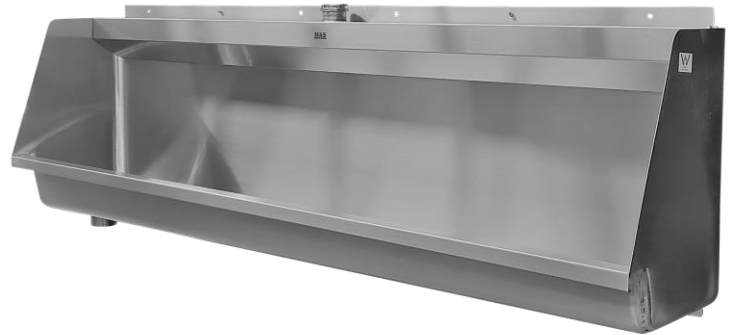

**Product Code** UR5

**1500 mm Urinal**

**Material** 304 grade Stainless Steel

**Inlet** 40mm bsp thread with nut and tapered washer.

**Pipe** Included 40 x 750mm sparge pipe to suit CN4 Pullchain cistern

**Outlet** SP4 50mm domed urinal grate

50mm BSP male thread

**Comments** Wels and Watermarked

**Complete setup** Parts required – UR5 & CN4 pullchain cistern

Front View - UR5

Rear View - UR5

Options – Sold Separately