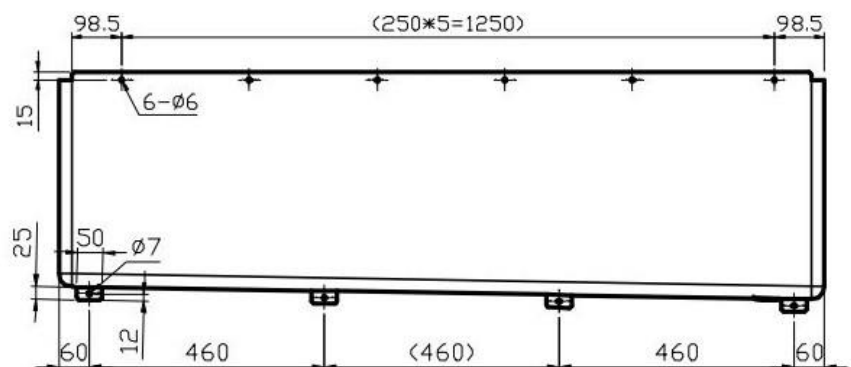

**Product Code** UR5

**1500 mm Urinal**

**Material** 304 grade Stainless Steel

**Inlet** 40mm bsp thread with nut and tapered washer.

**Pipe** Included 40 x 750mm sparge pipe to suit CN4 Pullchain cistern

**Outlet** SP4 50mm domed urinal grate

50mm BSP male thread

**Comments** Wels and Watermarked

**Complete setup** Parts required – UR5 & CN4 pullchain cistern

Front View - UR5

Rear View - UR5

Options – Sold Separately