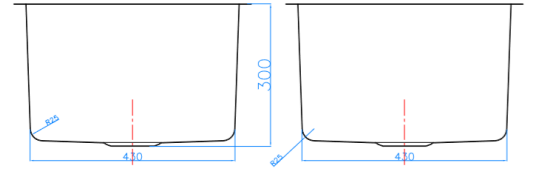

### HF12WF

50 Litre capacity  
 450 x 400 x 300mm plus 25mm flange  
 90mm centre waste  
 304 grade stainless steel 1.2mm thick  
 25mm radius corners for extra easy cleaning  
 Inset or undermount

Options – Sold Separately

## HF6WF

55.5 Litre capacity  
 450 x 450 x 300mm plus 25mm flange  
 90mm centre waste  
 304 grade stainless steel 1.2mm thick  
 25mm radius corners for extra easy cleaning  
 Inset or undermount

[Options – Sold Separately](#)