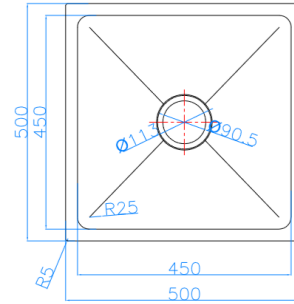

### HF3WF

37.5 Litre capacity  
 400 x 350 x 300mm plus 25mm flange  
 90mm centre waste  
 304 grade stainless steel 1.2mm thick  
 25mm radius corners for extra easy cleaning  
 Inset or undermount

Options – Sold Separately

### HF12WF

50 Litre capacity  
 450 x 400 x 300mm plus 25mm flange  
 90mm centre waste  
 304 grade stainless steel 1.2mm thick  
 25mm radius corners for extra easy cleaning  
 Inset or undermount

Options – Sold Separately

## HF6WF

55.5 Litre capacity  
 450 x 450 x 300mm plus 25mm flange  
 90mm centre waste  
 304 grade stainless steel 1.2mm thick  
 25mm radius corners for extra easy cleaning  
 Inset or undermount

[Options – Sold Separately](#)

## HF18WF

50 Litre capacity  
 600 x 450 x 217mm plus 25mm flange  
 90mm end waste  
 304 grade stainless steel 1.2mm thick  
 25mm radius corners for extra easy cleaning  
 Inset or undermount

[Options – Sold Separately](#)