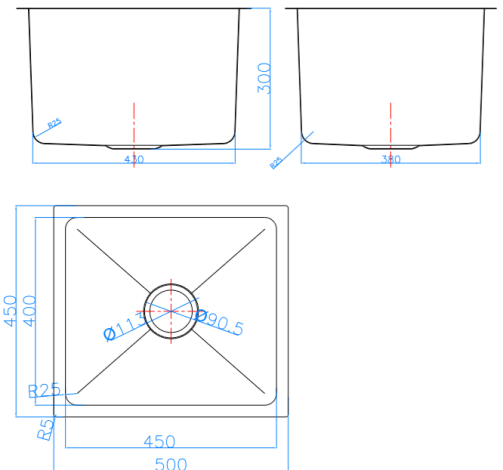

### HF3WF

37.5 Litre capacity  
 400 x 350 x 300mm plus 25mm flange  
 90mm centre waste  
 304 grade stainless steel 1.2mm thick  
 25mm radius corners for extra easy cleaning  
 Inset or undermount

Options – Sold Separately

### HF12WF

50 Litre capacity  
 450 x 400 x 300mm plus 25mm flange  
 90mm centre waste  
 304 grade stainless steel 1.2mm thick  
 25mm radius corners for extra easy cleaning  
 Inset or undermount

Options – Sold Separately

## HF6WF

55.5 Litre capacity  
 450 x 450 x 300mm plus 25mm flange  
 90mm centre waste  
 304 grade stainless steel 1.2mm thick  
 25mm radius corners for extra easy cleaning  
 Inset or undermount

[Options – Sold Separately](#)

## HF18WF

50 Litre capacity  
 600 x 450 x 217mm plus 25mm flange  
 90mm end waste  
 304 grade stainless steel 1.2mm thick  
 25mm radius corners for extra easy cleaning  
 Inset or undermount

[Options – Sold Separately](#)