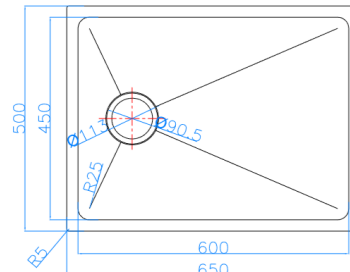

## HF6WF

55.5 Litre capacity  
 450 x 450 x 300mm plus 25mm flange  
 90mm centre waste  
 304 grade stainless steel 1.2mm thick  
 25mm radius corners for extra easy cleaning  
 Inset or undermount

[Options – Sold Separately](#)

## HF18WF

50 Litre capacity  
 600 x 450 x 217mm plus 25mm flange  
 90mm end waste  
 304 grade stainless steel 1.2mm thick  
 25mm radius corners for extra easy cleaning  
 Inset or undermount

[Options – Sold Separately](#)