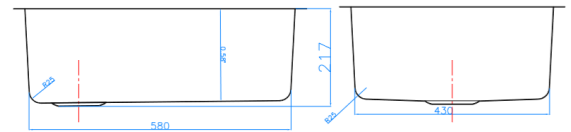

## HF6WF

55.5 Litre capacity  
 450 x 450 x 300mm plus 25mm flange  
 90mm centre waste  
 304 grade stainless steel 1.2mm thick  
 25mm radius corners for extra easy cleaning  
 Inset or undermount

[Options – Sold Separately](#)

## HF18WF

50 Litre capacity  
 600 x 450 x 217mm plus 25mm flange  
 90mm end waste  
 304 grade stainless steel 1.2mm thick  
 25mm radius corners for extra easy cleaning  
 Inset or undermount

[Options – Sold Separately](#)