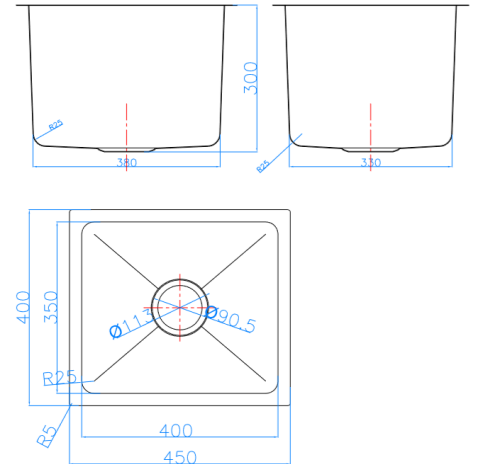

### HF3WF

37.5 Litre capacity  
 400 x 350 x 300mm plus 25mm flange  
 90mm centre waste  
 304 grade stainless steel 1.2mm thick  
 25mm radius corners for extra easy cleaning  
 Inset or undermount

Options – Sold Separately

### HF12WF

50 Litre capacity  
 450 x 400 x 300mm plus 25mm flange  
 90mm centre waste  
 304 grade stainless steel 1.2mm thick  
 25mm radius corners for extra easy cleaning  
 Inset or undermount

Options – Sold Separately

## HF6WF

55.5 Litre capacity  
 450 x 450 x 300mm plus 25mm flange  
 90mm centre waste  
 304 grade stainless steel 1.2mm thick  
 25mm radius corners for extra easy cleaning  
 Inset or undermount

[Options – Sold Separately](#)

## HF18WF

50 Litre capacity  
 600 x 450 x 217mm plus 25mm flange  
 90mm end waste  
 304 grade stainless steel 1.2mm thick  
 25mm radius corners for extra easy cleaning  
 Inset or undermount

[Options – Sold Separately](#)