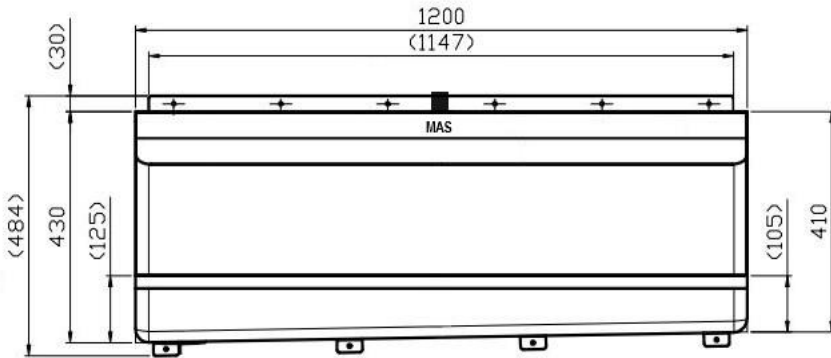

Product Code

UR2COM

Complete 1200mm Stall Setup

Material

304 grade Stainless Steel

Parts List

UR2 1200mm multi stall trough
SP4 Domed urinal grate
AD9A 40mm sparge nut
SP5A 40mm Flush pipe
CN4 Pull chain cistern
CL40 Flush pipe safety clip

Outlet

50mm BSP male thread

Comments

Wels and Watermarked

Complete code for easy ordering
 Use code: **UR2COM**

Front View - UR2

Rear View - UR2