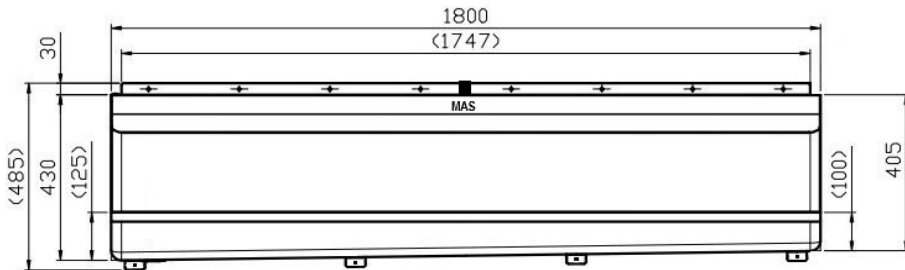

Product Code

UR3COM

Complete 1800mm Stall Setup

Material

304 grade Stainless Steel

Parts List

UR3 1800mm multi stall trough
SP4 Domed urinal grate
AD9A 40mm sparge nut
SP5A 40mm Flush pipe
CN4 Pull chain cistern
CL40 Flush pipe safety clip

Outlet

50mm BSP male thread

Comments

Wels and Watermarked

Complete code for easy ordering
 Use code: **UR3COM**

Front View - UR3

Rear View - UR3