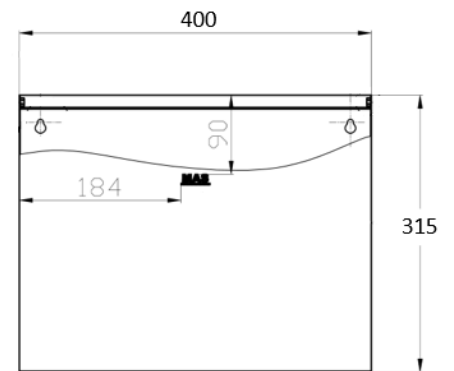

Product Code

UR3COM

Complete 1800mm Stall Setup

Material

304 grade Stainless Steel

Parts List

UR3 1800mm multi stall trough
SP4 Domed urinal grate
AD9A 40mm sparge nut
SP5A 40mm Flush pipe
CN4 Pull chain cistern
CL40 Flush pipe safety clip

Outlet

50mm BSP male thread

Comments

Wels and Watermarked

Complete code for easy ordering
 Use code: **UR3COM**

Front View - UR3

Rear View - UR3