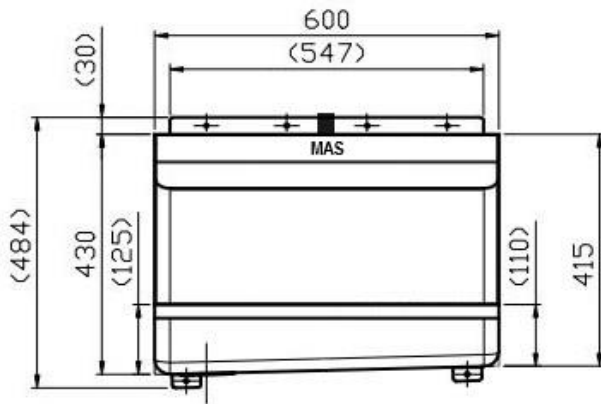

Product Code

UR4COM

Complete 600mm Stall Setup

Material

304 grade Stainless Steel

Parts List

UR4 600mm multi stall trough
 SP4 Domed urinal grate
 AD9A 40mm sparge nut for top of urinal
 SP5A 40mm Flush pipe
 CN4 Pull chain cistern
 CL40 Flush pipe safety clip

Outlet

50mm BSP male thread

Comments

Wels and Watermarked

Complete code for easy ordering
 Use code: **UR4COM**

Front View - UR4

Rear View - UR4