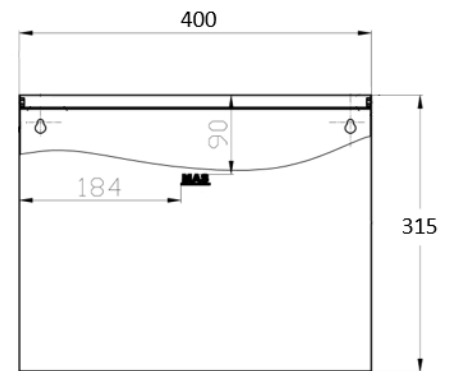

Product Code

UR5COM

Complete 1500mm Stall Setup

Material

304 grade Stainless Steel

Parts List

UR5 1500mm multi stall trough
SP4 Domed urinal grate
AD9A 40mm sparge nut
SP5A 40mm Flush pipe
CN4 Pull chain cistern
CL40 Flush pipe safety clip

Outlet

50mm BSP male thread

Comments

Wels and Watermarked

Complete code for easy ordering
 Use code: **UR5COM**

Front View - UR5

Rear View - UR5