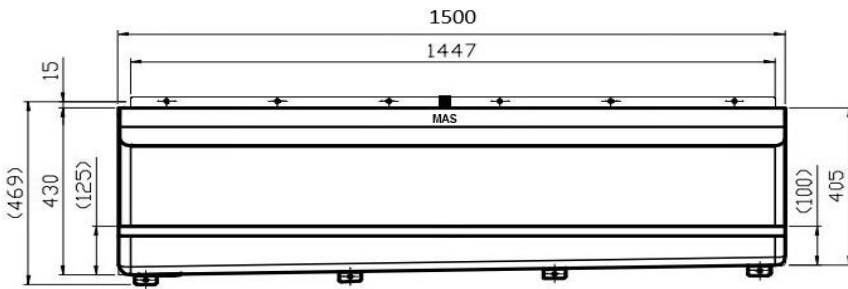

Product Code

UR5COM

Complete 1500mm Stall Setup

Material

304 grade Stainless Steel

Parts List

UR5 1500mm multi stall trough
SP4 Domed urinal grate
AD9A 40mm sparge nut
SP5A 40mm Flush pipe
CN4 Pull chain cistern
CL40 Flush pipe safety clip

Outlet

50mm BSP male thread

Comments

Wels and Watermarked

Complete code for easy ordering
 Use code: **UR5COM**

Front View - UR5

Rear View - UR5