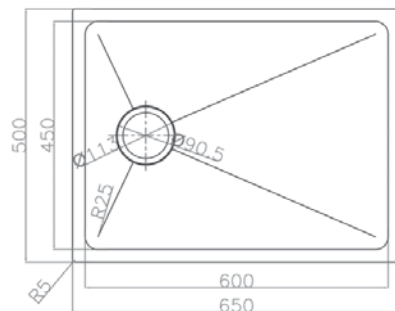

Semi Commercial

HF3WF
37.5 Litre
Commercial 304 Grade SS
1.2mm Thick
400 x 350 x 300
25mm Flange

HF12WF
50 Litre
Commercial 304 Grade SS
1.2mm Thick
450 x 400 x 300
25mm Flange

HF6WF
55.5 Litre
Commercial 304 Grade SS
1.2mm Thick
450 x 450 x 300
25mm Flange

HF18WF
55 Litre
Commercial 304 Grade SS
1.2mm Thick
600 x 450 x 217
25mm Flange

Entertainers Ice Wells

HFW30WF
Insulated drop in Ice Well
300 x 300 x 200
Overall size 410 x 410 x 225

HFW40WF
Insulated drop in Ice Well
400 x 350 x 300
Overall size 510 x 460 x 325

Accessories available