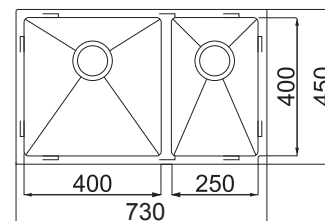

WH1100

30 x 30 Litre Capacity
304 Grade Stainless Steel
1100 x 440 x 220
Easy Clean Design
Left Or Right Hand Drainer

SW33B

SW32C

SW45SB

30 Litre Capacity
304 Grade SS 1.2mm Thick
450 x 450 x 200
Easy Clean Design

SW55SB

38 Litre Capacity
304 Grade SS 1.2mm Thick
550 x 450 x 200
Easy Clean Design

SW73DB - LH

30 x 19 Ltr Capacity
304 Grade Stainless Steel 1.2mm Thick
730 x 450 x 200
Easy Clean Design
Left Hand Main Bowl

SW73DB - RH

30 x 19 Ltr Capacity
304 Grade Stainless Steel 1.2mm Thick
730 x 450 x 200
Easy Clean Design
Right Hand Main Bowl

SW76DB

26 X 26 Ltr Capacity
304 Grade SS 1.2mm Thick
760 x 450 x 200
Easy Clean Design