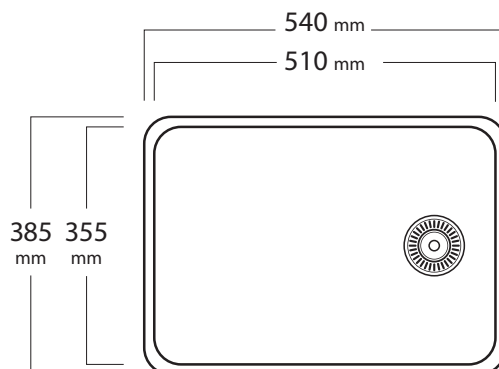

14 Litre

90mm Waste Outlet

Basket Waste Not Included

PB3316

170mm Deep

17 Litre

90mm Waste Outlet

Basket Waste Not Included

PB4316

170mm Deep

22 Litre

90mm Waste Outlet

Basket Waste Not Included

PB6316

180mm Deep

28 Litre

90mm Waste Outlet

Basket Waste Not Included

PB4316SB

Shallow Bowl

80mm Deep

10 Litre

90mm Waste Outlet

Basket Waste Not Included