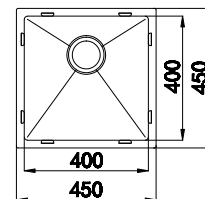

WH1100

30 x 30 Litre Capacity
304 Grade Stainless Steel
1100 x 440 x 220
Easy Clean Design
Left Or Right Hand Drainer

SW33B

SW32C

SW45SB

30 Litre Capacity
304 Grade SS 1.2mm Thick
450 x 450 x 200
Easy Clean Design

SW55SB

38 Litre Capacity
304 Grade SS 1.2mm Thick
550 x 450 x 200
Easy Clean Design

SW73DB - LH

30 x 19 Ltr Capacity
304 Grade Stainless Steel 1.2mm Thick
730 x 450 x 200
Easy Clean Design
Left Hand Main Bowl

SW73DB - RH

30 x 19 Ltr Capacity
304 Grade Stainless Steel 1.2mm Thick
730 x 450 x 200
Easy Clean Design
Right Hand Main Bowl

SW76DB

26 X 26 Ltr Capacity
304 Grade SS 1.2mm Thick
760 x 450 x 200
Easy Clean Design