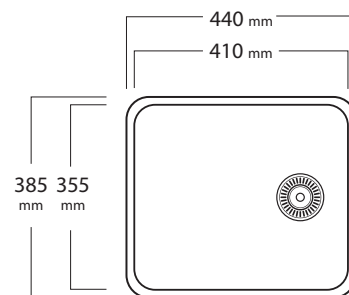

Coastal Series 316

**RB2316**

355 Inside Dia. + 20mm Flange
145mm Deep
12 Litre
Includes Plug & Waste

**PB4316DB**

170mm Deep
22 x 22 Litre
12 Litre
90mm Waste Outlet
Basket Waste Not Included

PB2316

170mm Deep

14 Litre

90mm Waste Outlet

Basket Waste Not Included

PB3316

170mm Deep

17 Litre

90mm Waste Outlet

Basket Waste Not Included

PB4316

170mm Deep

22 Litre

90mm Waste Outlet

Basket Waste Not Included

PB6316

180mm Deep

28 Litre

90mm Waste Outlet

Basket Waste Not Included

PB4316SB

Shallow Bowl

80mm Deep

10 Litre

90mm Waste Outlet

Basket Waste Not Included