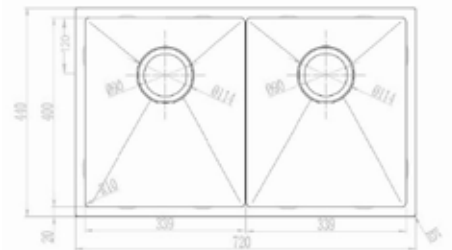

WH1100

30 x 30 Litre Capacity
304 Grade Stainless Steel
1100 x 440 x 220
Easy Clean Design
Left Or Right Hand Drainer

SW33B

SW32C

SW45SB

30 Litre Capacity
304 Grade SS 1.2mm Thick
450 x 450 x 200
Easy Clean Design