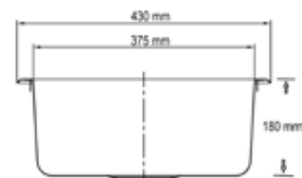

PB6
 180mm Deep
 28 Litre
 90mm Waste Outlet
 Basket Waste Not Included

PB8
 250mm Deep
 40 Litre
 90mm Waste Outlet
 Basket Waste Not Included

Accessories To Suit
 PB4 PB4316
 PB4316SB PB4316DB

Bar Sinks

**SB1**

375 Inside Dia. + 25mm Flange
180mm Deep
17 Litre
90mm Waste Outlet
Basket Waste Not Included

**RB1**

310 Inside Dia. + 20mm Flange
120mm Deep
7 Litre
Includes Plug & Waste

**RB2**

355 Inside Dia. + 20mm Flange
145mm Deep
12 Litre
Includes Plug & Waste