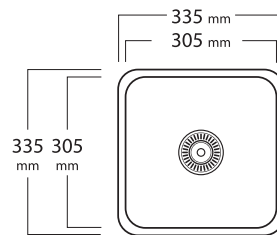

**SB1**

375 Inside Dia. + 25mm Flange
180mm Deep
17 Litre
90mm Waste Outlet
Basket Waste Not Included

**RB1**

310 Inside Dia. + 20mm Flange
120mm Deep
7 Litre
Includes Plug & Waste

**RB2**

355 Inside Dia. + 20mm Flange
145mm Deep
12 Litre
Includes Plug & Waste

Coastal Series 316

**RB2316**

355 Inside Dia. + 20mm Flange
145mm Deep
12 Litre
Includes Plug & Waste

**PB4316DB**

170mm Deep
22 x 22 Litre
12 Litre
90mm Waste Outlet
Basket Waste Not Included

PB2316

170mm Deep

14 Litre

90mm Waste Outlet

Basket Waste Not Included

PB3316

170mm Deep

17 Litre

90mm Waste Outlet

Basket Waste Not Included