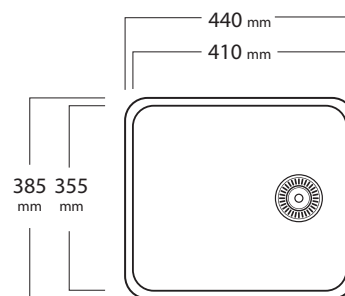

SW55SB

38 Litre Capacity
304 Grade SS 1.2mm Thick
550 x 450 x 200
Easy Clean Design

SW73DB - LH

30 x 19 Ltr Capacity
304 Grade Stainless Steel 1.2mm Thick
730 x 450 x 200
Easy Clean Design
Left Hand Main Bowl

SW73DB - RH

30 x 19 Ltr Capacity
304 Grade Stainless Steel 1.2mm Thick
730 x 450 x 200
Easy Clean Design
Right Hand Main Bowl

SW76DB

26 X 26 Ltr Capacity
304 Grade SS 1.2mm Thick
760 x 450 x 200
Easy Clean Design

SW33B

SW32C

SW76T

PB7
 105mm Deep
 4 Litre
 90mm Waste Outlet
Basket Waste Not Included

PB1
 150mm Deep
 9 Litre
 90mm Waste Outlet
Basket Waste Not Included

PB2
 170mm Deep
 14 Litre
 90mm Waste Outlet
Basket Waste Not Included

PB3
 170mm Deep
 17 Litre
 90mm Waste Outlet
Basket Waste Not Included

PB4
 170mm Deep
 22 Litre
 90mm Waste Outlet
Basket Waste Not Included

Signature Series 304

PB5
 190mm Deep
 33 Litre
 90mm Waste Outlet
 Basket Waste Not Included