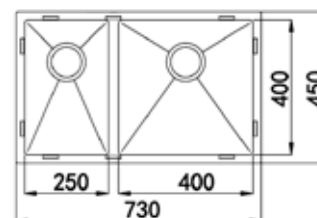

WH1100

30 x 30 Litre Capacity
304 Grade Stainless Steel
1100 x 440 x 220
Easy Clean Design
Left Or Right Hand Drainer

SW33B

SW32C

SW45SB

30 Litre Capacity
304 Grade SS 1.2mm Thick
450 x 450 x 200
Easy Clean Design

SW55SB

38 Litre Capacity
304 Grade SS 1.2mm Thick
550 x 450 x 200
Easy Clean Design

SW73DB - LH

30 x 19 Ltr Capacity
304 Grade Stainless Steel 1.2mm Thick
730 x 450 x 200
Easy Clean Design
Left Hand Main Bowl

SW73DB - RH

30 x 19 Ltr Capacity
304 Grade Stainless Steel 1.2mm Thick
730 x 450 x 200
Easy Clean Design
Right Hand Main Bowl

SW76DB

26 X 26 Ltr Capacity
304 Grade SS 1.2mm Thick
760 x 450 x 200
Easy Clean Design