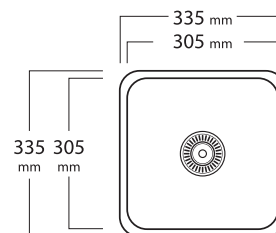

SW55SB

38 Litre Capacity
304 Grade SS 1.2mm Thick
550 x 450 x 200
Easy Clean Design

SW73DB - LH

30 x 19 Ltr Capacity
304 Grade Stainless Steel 1.2mm Thick
730 x 450 x 200
Easy Clean Design
Left Hand Main Bowl

SW73DB - RH

30 x 19 Ltr Capacity
304 Grade Stainless Steel 1.2mm Thick
730 x 450 x 200
Easy Clean Design
Right Hand Main Bowl

SW76DB

26 X 26 Ltr Capacity
304 Grade SS 1.2mm Thick
760 x 450 x 200
Easy Clean Design

SW33B

SW32C

SW76T

PB7
 105mm Deep
 4 Litre
 90mm Waste Outlet
Basket Waste Not Included

PB1
 150mm Deep
 9 Litre
 90mm Waste Outlet
Basket Waste Not Included

PB2
 170mm Deep
 14 Litre
 90mm Waste Outlet
Basket Waste Not Included

PB3
 170mm Deep
 17 Litre
 90mm Waste Outlet
Basket Waste Not Included

PB4
 170mm Deep
 22 Litre
 90mm Waste Outlet
Basket Waste Not Included

Signature Series 304

PB5
 190mm Deep
 33 Litre
 90mm Waste Outlet
 Basket Waste Not Included