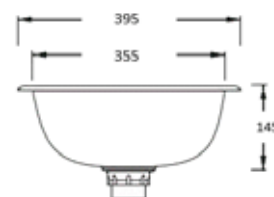

**SB1**

375 Inside Dia. + 25mm Flange
180mm Deep
17 Litre
90mm Waste Outlet
Basket Waste Not Included

**RB1**

310 Inside Dia. + 20mm Flange
120mm Deep
7 Litre
Includes Plug & Waste

**RB2**

355 Inside Dia. + 20mm Flange
145mm Deep
12 Litre
Includes Plug & Waste

Coastal Series 316

**RB2316**

355 Inside Dia. + 20mm Flange
145mm Deep
12 Litre
Includes Plug & Waste

**PB4316DB**

170mm Deep
22 x 22 Litre
12 Litre
90mm Waste Outlet
Basket Waste Not Included

PB2316

170mm Deep