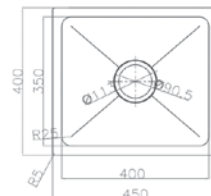

HF3WF
37.5 Litre
Commercial 304 Grade SS
1.2mm Thick
400 x 350 x 300
25mm Flange