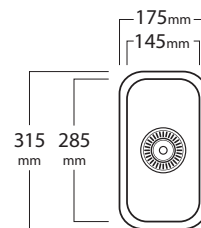

SW55SB

38 Litre Capacity
304 Grade SS 1.2mm Thick
550 x 450 x 200
Easy Clean Design

SW73DB - LH

30 x 19 Ltr Capacity
304 Grade Stainless Steel 1.2mm Thick
730 x 450 x 200
Easy Clean Design
Left Hand Main Bowl

SW73DB - RH

30 x 19 Ltr Capacity
304 Grade Stainless Steel 1.2mm Thick
730 x 450 x 200
Easy Clean Design
Right Hand Main Bowl

SW76DB

26 X 26 Ltr Capacity
304 Grade SS 1.2mm Thick
760 x 450 x 200
Easy Clean Design

SW33B

SW32C

SW76T

PB7
 105mm Deep
 4 Litre
 90mm Waste Outlet
Basket Waste Not Included

PB1
 150mm Deep
 9 Litre
 90mm Waste Outlet
Basket Waste Not Included

PB2
 170mm Deep
 14 Litre
 90mm Waste Outlet
Basket Waste Not Included

PB3
 170mm Deep
 17 Litre
 90mm Waste Outlet
Basket Waste Not Included

PB4
 170mm Deep
 22 Litre
 90mm Waste Outlet
Basket Waste Not Included

Signature Series 304

PB5
 190mm Deep
 33 Litre
 90mm Waste Outlet
 Basket Waste Not Included