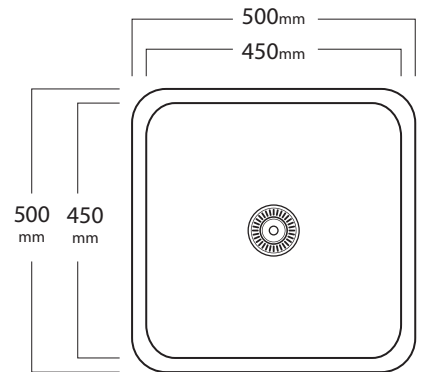

SW73DB - RH

30 x 19 Ltr Capacity
304 Grade Stainless Steel 1.2mm Thick
730 x 450 x 200
Easy Clean Design
Right Hand Main Bowl

SW76DB

26 X 26 Ltr Capacity
304 Grade SS 1.2mm Thick
760 x 450 x 200
Easy Clean Design

SW33B

SW32C

SW76T

PB7
 105mm Deep
 4 Litre
 90mm Waste Outlet
Basket Waste Not Included

PB1
 150mm Deep
 9 Litre
 90mm Waste Outlet
Basket Waste Not Included

PB2
 170mm Deep
 14 Litre
 90mm Waste Outlet
Basket Waste Not Included

PB3
 170mm Deep
 17 Litre
 90mm Waste Outlet
Basket Waste Not Included

PB4
 170mm Deep
 22 Litre
 90mm Waste Outlet
Basket Waste Not Included

Signature Series 304

PB5
 190mm Deep
 33 Litre
 90mm Waste Outlet
 Basket Waste Not Included

PB6
 180mm Deep
 28 Litre
 90mm Waste Outlet
 Basket Waste Not Included

PB8
 250mm Deep
 40 Litre
 90mm Waste Outlet
 Basket Waste Not Included

Accessories To Suit
 PB4 PB4316
 PB4316SB PB4316DB

Bar Sinks