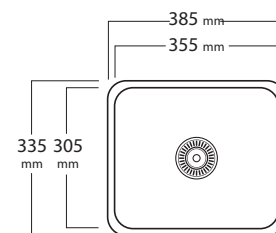

SW55SB

38 Litre Capacity
304 Grade SS 1.2mm Thick
550 x 450 x 200
Easy Clean Design

SW73DB - LH

30 x 19 Ltr Capacity
304 Grade Stainless Steel 1.2mm Thick
730 x 450 x 200
Easy Clean Design
Left Hand Main Bowl

SW73DB - RH

30 x 19 Ltr Capacity
304 Grade Stainless Steel 1.2mm Thick
730 x 450 x 200
Easy Clean Design
Right Hand Main Bowl

SW76DB

26 X 26 Ltr Capacity
304 Grade SS 1.2mm Thick
760 x 450 x 200
Easy Clean Design

SW33B

SW32C

SW76T

PB7
 105mm Deep
 4 Litre
 90mm Waste Outlet
Basket Waste Not Included

PB1
 150mm Deep
 9 Litre
 90mm Waste Outlet
Basket Waste Not Included

PB2
 170mm Deep
 14 Litre
 90mm Waste Outlet
Basket Waste Not Included

PB3
 170mm Deep
 17 Litre
 90mm Waste Outlet
Basket Waste Not Included

PB4
 170mm Deep
 22 Litre
 90mm Waste Outlet
Basket Waste Not Included

Signature Series 304

PB5
 190mm Deep
 33 Litre
 90mm Waste Outlet
 Basket Waste Not Included