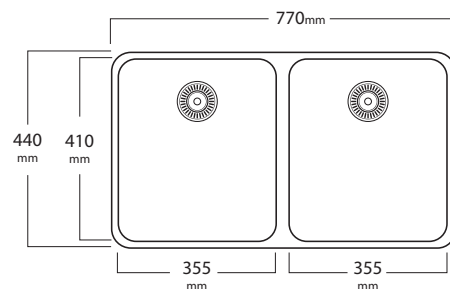

SW73DB - RH

30 x 19 Ltr Capacity
304 Grade Stainless Steel 1.2mm Thick
730 x 450 x 200
Easy Clean Design
Right Hand Main Bowl

SW76DB

26 X 26 Ltr Capacity
304 Grade SS 1.2mm Thick
760 x 450 x 200
Easy Clean Design

PB6
 180mm Deep
 28 Litre
 90mm Waste Outlet
 Basket Waste Not Included

PB8
 250mm Deep
 40 Litre
 90mm Waste Outlet
 Basket Waste Not Included

Accessories To Suit
 PB4 PB4316
 PB4316SB PB4316DB

Bar Sinks

**SB1**

375 Inside Dia. + 25mm Flange
180mm Deep
17 Litre
90mm Waste Outlet
Basket Waste Not Included

**RB1**

310 Inside Dia. + 20mm Flange
120mm Deep
7 Litre
Includes Plug & Waste

**RB2**

355 Inside Dia. + 20mm Flange
145mm Deep
12 Litre
Includes Plug & Waste

Coastal Series 316

**RB2316**

355 Inside Dia. + 20mm Flange
145mm Deep
12 Litre
Includes Plug & Waste

**PB4316DB**

170mm Deep
22 x 22 Litre
12 Litre
90mm Waste Outlet
Basket Waste Not Included

PB2316

170mm Deep