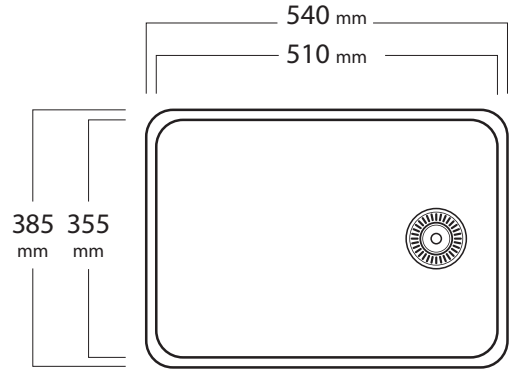

SW55SB

38 Litre Capacity
304 Grade SS 1.2mm Thick
550 x 450 x 200
Easy Clean Design

SW73DB - LH

30 x 19 Ltr Capacity
304 Grade Stainless Steel 1.2mm Thick
730 x 450 x 200
Easy Clean Design
Left Hand Main Bowl

SW73DB - RH

30 x 19 Ltr Capacity
304 Grade Stainless Steel 1.2mm Thick
730 x 450 x 200
Easy Clean Design
Right Hand Main Bowl

SW76DB

26 X 26 Ltr Capacity
304 Grade SS 1.2mm Thick
760 x 450 x 200
Easy Clean Design

PB3
 170mm Deep
 17 Litre
 90mm Waste Outlet
Basket Waste Not Included

PB4
 170mm Deep
 22 Litre
 90mm Waste Outlet
Basket Waste Not Included

Signature Series 304

PB5
 190mm Deep
 33 Litre
 90mm Waste Outlet
 Basket Waste Not Included

PB6
 180mm Deep
 28 Litre
 90mm Waste Outlet
 Basket Waste Not Included

PB8
 250mm Deep
 40 Litre
 90mm Waste Outlet
 Basket Waste Not Included

Accessories To Suit
 PB4 PB4316
 PB4316SB PB4316DB

Bar Sinks