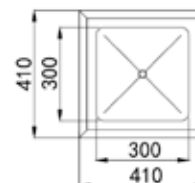

HFW30WF
Insulated drop in Ice Well
300 x 300 x 200
Overall size 410 x 410 x 225