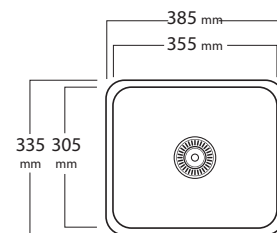

**SB1**

375 Inside Dia. + 25mm Flange
180mm Deep
17 Litre
90mm Waste Outlet
Basket Waste Not Included

**RB1**

310 Inside Dia. + 20mm Flange
120mm Deep
7 Litre
Includes Plug & Waste

**RB2**

355 Inside Dia. + 20mm Flange
145mm Deep
12 Litre
Includes Plug & Waste

14 Litre

90mm Waste Outlet

Basket Waste Not Included

PB3316

170mm Deep

17 Litre

90mm Waste Outlet

Basket Waste Not Included

PB4316

170mm Deep

22 Litre

90mm Waste Outlet

Basket Waste Not Included

PB6316

180mm Deep

28 Litre

90mm Waste Outlet

Basket Waste Not Included

PB4316SB

Shallow Bowl

80mm Deep

10 Litre

90mm Waste Outlet

Basket Waste Not Included