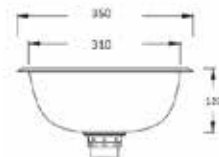

PB3
 170mm Deep
 17 Litre
 90mm Waste Outlet
Basket Waste Not Included

PB4
 170mm Deep
 22 Litre
 90mm Waste Outlet
Basket Waste Not Included

Signature Series 304

PB5
 190mm Deep
 33 Litre
 90mm Waste Outlet
 Basket Waste Not Included

PB6
 180mm Deep
 28 Litre
 90mm Waste Outlet
 Basket Waste Not Included

PB8
 250mm Deep
 40 Litre
 90mm Waste Outlet
 Basket Waste Not Included

Accessories To Suit
 PB4 PB4316
 PB4316SB PB4316DB

Bar Sinks

**SB1**

375 Inside Dia. + 25mm Flange
180mm Deep
17 Litre
90mm Waste Outlet
Basket Waste Not Included

**RB1**

310 Inside Dia. + 20mm Flange
120mm Deep
7 Litre
Includes Plug & Waste

**RB2**

355 Inside Dia. + 20mm Flange
145mm Deep
12 Litre
Includes Plug & Waste