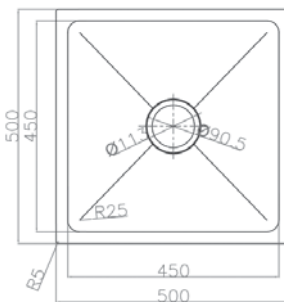

90mm Waste Outlet

Basket Waste Not Included

PB4316SB

Shallow Bowl

80mm Deep

10 Litre

90mm Waste Outlet

Basket Waste Not Included

HF18WF
 55 Litre
 Commercial 304 Grade SS
 1.2mm Thick
 600 x 450 x 217
 25mm Flange

Entertainers Ice Wells

HFW30WF
 Insulated drop in Ice Well
 300 x 300 x 200
 Overall size 410 x 410 x 225

HFW40WF
 Insulated drop in Ice Well
 400 x 350 x 300
 Overall size 510 x 460 x 325