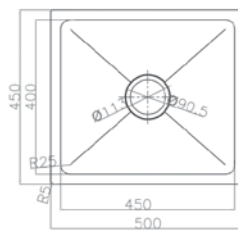

HF12WF
50 Litre
Commercial 304 Grade SS
1.2mm Thick
450 x 400 x 300
25mm Flange