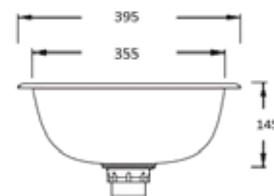

PB6
 180mm Deep
 28 Litre
 90mm Waste Outlet
 Basket Waste Not Included

PB8
 250mm Deep
 40 Litre
 90mm Waste Outlet
 Basket Waste Not Included

Accessories To Suit
 PB4 PB4316
 PB4316SB PB4316DB

Bar Sinks

**SB1**

375 Inside Dia. + 25mm Flange
180mm Deep
17 Litre
90mm Waste Outlet
Basket Waste Not Included

**RB1**

310 Inside Dia. + 20mm Flange
120mm Deep
7 Litre
Includes Plug & Waste

**RB2**

355 Inside Dia. + 20mm Flange
145mm Deep
12 Litre
Includes Plug & Waste

Coastal Series 316

**RB2316**

355 Inside Dia. + 20mm Flange
145mm Deep
12 Litre
Includes Plug & Waste

**PB4316DB**

170mm Deep
22 x 22 Litre
12 Litre
90mm Waste Outlet
Basket Waste Not Included

PB2316

170mm Deep