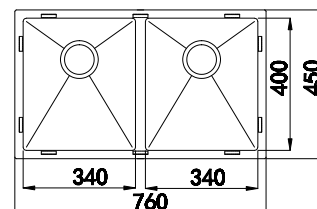

WH1100

30 x 30 Litre Capacity
304 Grade Stainless Steel
1100 x 440 x 220
Easy Clean Design
Left Or Right Hand Drainer

SW33B

SW32C

SW45SB

30 Litre Capacity
304 Grade SS 1.2mm Thick
450 x 450 x 200
Easy Clean Design

SW55SB

38 Litre Capacity
304 Grade SS 1.2mm Thick
550 x 450 x 200
Easy Clean Design

SW73DB - LH

30 x 19 Ltr Capacity
304 Grade Stainless Steel 1.2mm Thick
730 x 450 x 200
Easy Clean Design
Left Hand Main Bowl

SW73DB - RH

30 x 19 Ltr Capacity
304 Grade Stainless Steel 1.2mm Thick
730 x 450 x 200
Easy Clean Design
Right Hand Main Bowl

SW76DB

26 X 26 Ltr Capacity
304 Grade SS 1.2mm Thick
760 x 450 x 200
Easy Clean Design