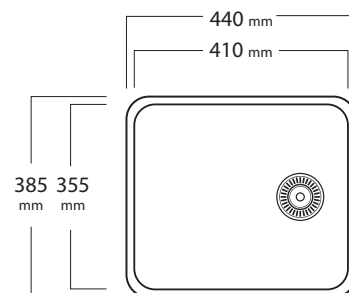

PB4316

170mm Deep

22 Litre

90mm Waste Outlet

Basket Waste Not Included

PB6316

180mm Deep

28 Litre

90mm Waste Outlet

Basket Waste Not Included

PB4316SB

Shallow Bowl

80mm Deep

10 Litre

90mm Waste Outlet

Basket Waste Not Included

HF18WF
 55 Litre
 Commercial 304 Grade SS
 1.2mm Thick
 600 x 450 x 217
 25mm Flange

Entertainers Ice Wells

HFW30WF
 Insulated drop in Ice Well
 300 x 300 x 200
 Overall size 410 x 410 x 225

HFW40WF
 Insulated drop in Ice Well
 400 x 350 x 300
 Overall size 510 x 460 x 325