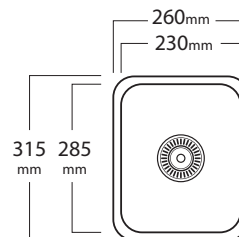

SW55SB

38 Litre Capacity
304 Grade SS 1.2mm Thick
550 x 450 x 200
Easy Clean Design

SW73DB - LH

30 x 19 Ltr Capacity
304 Grade Stainless Steel 1.2mm Thick
730 x 450 x 200
Easy Clean Design
Left Hand Main Bowl

SW73DB - RH

30 x 19 Ltr Capacity
304 Grade Stainless Steel 1.2mm Thick
730 x 450 x 200
Easy Clean Design
Right Hand Main Bowl

SW76DB

26 X 26 Ltr Capacity
304 Grade SS 1.2mm Thick
760 x 450 x 200
Easy Clean Design

SW33B

SW32C

SW76T

PB7
 105mm Deep
 4 Litre
 90mm Waste Outlet
Basket Waste Not Included

PB1
 150mm Deep
 9 Litre
 90mm Waste Outlet
Basket Waste Not Included

PB2
 170mm Deep
 14 Litre
 90mm Waste Outlet
Basket Waste Not Included

PB3
 170mm Deep
 17 Litre
 90mm Waste Outlet
Basket Waste Not Included

PB4
 170mm Deep
 22 Litre
 90mm Waste Outlet
Basket Waste Not Included

Signature Series 304

PB5
 190mm Deep
 33 Litre
 90mm Waste Outlet
 Basket Waste Not Included