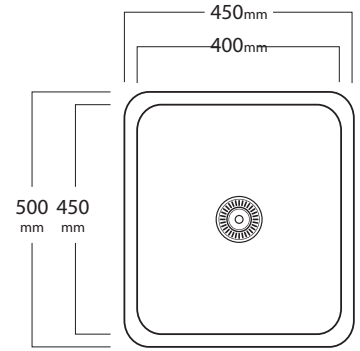

SW73DB - RH

30 x 19 Ltr Capacity
304 Grade Stainless Steel 1.2mm Thick
730 x 450 x 200
Easy Clean Design
Right Hand Main Bowl

SW76DB

26 X 26 Ltr Capacity
304 Grade SS 1.2mm Thick
760 x 450 x 200
Easy Clean Design

SW33B

SW32C

SW76T

PB7
 105mm Deep
 4 Litre
 90mm Waste Outlet
Basket Waste Not Included

PB1
 150mm Deep
 9 Litre
 90mm Waste Outlet
Basket Waste Not Included

PB2
 170mm Deep
 14 Litre
 90mm Waste Outlet
Basket Waste Not Included

PB3
 170mm Deep
 17 Litre
 90mm Waste Outlet
Basket Waste Not Included

PB4
 170mm Deep
 22 Litre
 90mm Waste Outlet
Basket Waste Not Included

Signature Series 304

PB5
 190mm Deep
 33 Litre
 90mm Waste Outlet
 Basket Waste Not Included

PB6
 180mm Deep
 28 Litre
 90mm Waste Outlet
 Basket Waste Not Included

PB8
 250mm Deep
 40 Litre
 90mm Waste Outlet
 Basket Waste Not Included

Accessories To Suit
 PB4 PB4316
 PB4316SB PB4316DB

Bar Sinks