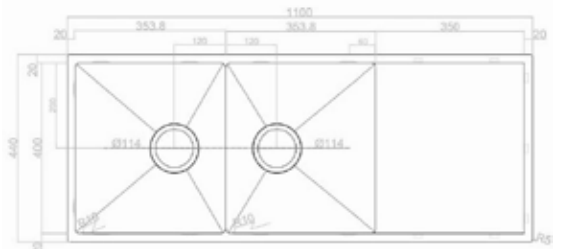

WH1100

30 x 30 Litre Capacity
304 Grade Stainless Steel
1100 x 440 x 220
Easy Clean Design
Left Or Right Hand Drainer

SW33B

SW32C

SW45SB

30 Litre Capacity
304 Grade SS 1.2mm Thick
450 x 450 x 200
Easy Clean Design

SW55SB

38 Litre Capacity
304 Grade SS 1.2mm Thick
550 x 450 x 200
Easy Clean Design

SW73DB - LH

30 x 19 Ltr Capacity
304 Grade Stainless Steel 1.2mm Thick
730 x 450 x 200
Easy Clean Design
Left Hand Main Bowl