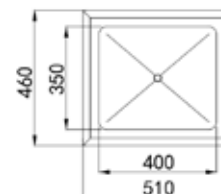

HF18WF
 55 Litre
 Commercial 304 Grade SS
 1.2mm Thick
 600 x 450 x 217
 25mm Flange

Entertainers Ice Wells

HFW30WF
 Insulated drop in Ice Well
 300 x 300 x 200
 Overall size 410 x 410 x 225

HFW40WF
 Insulated drop in Ice Well
 400 x 350 x 300
 Overall size 510 x 460 x 325