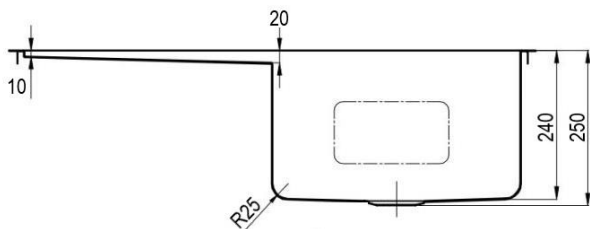

19.5 Litre capacity

50mm centre outlet

Bowl size 300x300x250

Raised wet edge for spills

LAB4325

316 grade Stainless, 1.2mm

26 Litre capacity

50mm centre outlet

Bowl size 400x300x250

Raised wet edge for spills

[Options – Sold Separately](#)

PW50ARS

PW50AR

LAB4430

- 316 grade Stainless, 1.2mm
- 43 Litre capacity
- 50mm centre outlet
- Bowls size 400x400x300
- Raised wet edge for spills

LAB44WD

- Lab sink with drainer
- 316 grade Stainless, 1.2mm
- 36 Litre capacity
- 50mm centre outlet
- Bowls size 400x400x250
- Drainer size 400x400

[Options – Sold Separately](#)

PW50ARS

PW50AR