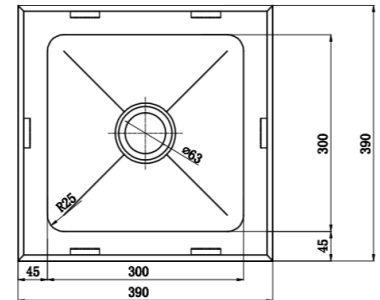

LAB99

316 grade Stainless, 0.9mm

13 Litre capacity

50mm centre outlet

Bowl size 305x305x150

Raised wet edge for spills

LAB3325

316 grade Stainless, 1.2mm

19.5 Litre capacity

50mm centre outlet

Bowl size 300x300x250

Raised wet edge for spills

LAB4325

316 grade Stainless, 1.2mm

26 Litre capacity

50mm centre outlet

Bowl size 400x300x250

Raised wet edge for spills

[Options – Sold Separately](#)

PW50ARS

PW50AR

LAB4430

- 316 grade Stainless, 1.2mm
- 43 Litre capacity
- 50mm centre outlet
- Bowls size 400x400x300
- Raised wet edge for spills

LAB44WD

- Lab sink with drainer
- 316 grade Stainless, 1.2mm
- 36 Litre capacity
- 50mm centre outlet
- Bowls size 400x400x250
- Drainer size 400x400

[Options – Sold Separately](#)

PW50ARS

PW50AR