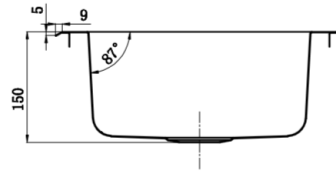

LAB99

316 grade Stainless, 0.9mm

13 Litre capacity

50mm centre outlet

Bowl size 305x305x150

Raised wet edge for spills

LAB3325

316 grade Stainless, 1.2mm

19.5 Litre capacity

50mm centre outlet

Bowl size 300x300x250

Raised wet edge for spills

LAB4325

316 grade Stainless, 1.2mm

26 Litre capacity

50mm centre outlet

Bowl size 400x300x250

Raised wet edge for spills

[Options – Sold Separately](#)

PW50ARS

PW50AR

LAB4430

- 316 grade Stainless, 1.2mm
- 43 Litre capacity
- 50mm centre outlet
- Bowls size 400x400x300
- Raised wet edge for spills

LAB44WD

- Lab sink with drainer
- 316 grade Stainless, 1.2mm
- 36 Litre capacity
- 50mm centre outlet
- Bowls size 400x400x250
- Drainer size 400x400

[Options – Sold Separately](#)

PW50ARS

PW50AR