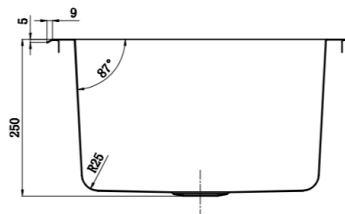

LAB99

316 grade Stainless, 0.9mm

13 Litre capacity

50mm centre outlet

Bowl size 305x305x150

Raised wet edge for spills

LAB3325

316 grade Stainless, 1.2mm

19.5 Litre capacity

50mm centre outlet

Bowl size 300x300x250

Raised wet edge for spills

LAB4325

316 grade Stainless, 1.2mm

26 Litre capacity

50mm centre outlet

Bowl size 400x300x250

Raised wet edge for spills

[Options – Sold Separately](#)

PW50ARS

PW50AR

LAB4430

- 316 grade Stainless, 1.2mm
- 43 Litre capacity
- 50mm centre outlet
- Bowls size 400x400x300
- Raised wet edge for spills

LAB44WD

- Lab sink with drainer
- 316 grade Stainless, 1.2mm
- 36 Litre capacity
- 50mm centre outlet
- Bowls size 400x400x250
- Drainer size 400x400

[Options – Sold Separately](#)

PW50ARS

PW50AR