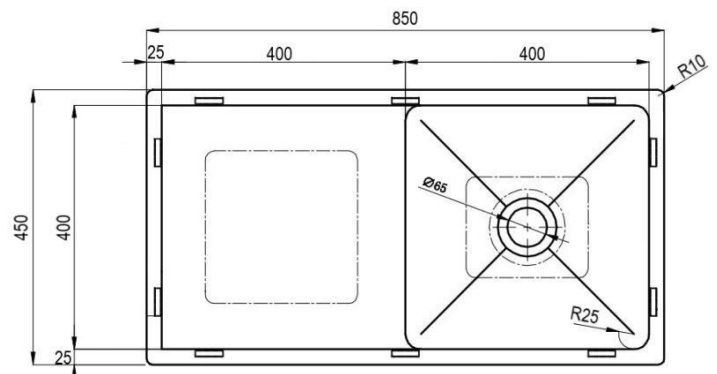

LAB99

316 grade Stainless, 0.9mm

13 Litre capacity

50mm centre outlet

Bowl size 305x305x150

Raised wet edge for spills

LAB3325

316 grade Stainless, 1.2mm

19.5 Litre capacity

50mm centre outlet

Bowl size 300x300x250

Raised wet edge for spills

LAB4325

316 grade Stainless, 1.2mm

26 Litre capacity

50mm centre outlet

Bowl size 400x300x250

Raised wet edge for spills

[Options – Sold Separately](#)

PW50ARS

PW50AR

LAB4430

- 316 grade Stainless, 1.2mm
- 43 Litre capacity
- 50mm centre outlet
- Bowls size 400x400x300
- Raised wet edge for spills

LAB44WD

- Lab sink with drainer
- 316 grade Stainless, 1.2mm
- 36 Litre capacity
- 50mm centre outlet
- Bowls size 400x400x250
- Drainer size 400x400

[Options – Sold Separately](#)

PW50ARS

PW50AR