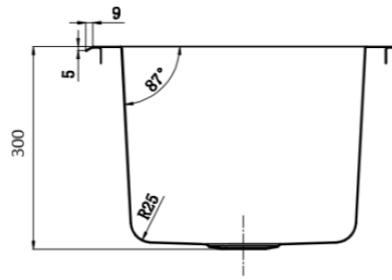

LAB99

316 grade Stainless, 0.9mm

13 Litre capacity

50mm centre outlet

Bowl size 305x305x150

Raised wet edge for spills

LAB3325

316 grade Stainless, 1.2mm

19.5 Litre capacity

50mm centre outlet

Bowl size 300x300x250

Raised wet edge for spills

LAB4325

316 grade Stainless, 1.2mm

26 Litre capacity

50mm centre outlet

Bowl size 400x300x250

Raised wet edge for spills

[Options – Sold Separately](#)

PW50ARS

PW50AR

LAB4430

- 316 grade Stainless, 1.2mm
- 43 Litre capacity
- 50mm centre outlet
- Bowls size 400x400x300
- Raised wet edge for spills

LAB44WD

- Lab sink with drainer
- 316 grade Stainless, 1.2mm
- 36 Litre capacity
- 50mm centre outlet
- Bowls size 400x400x250
- Drainer size 400x400

[Options – Sold Separately](#)

PW50ARS

PW50AR