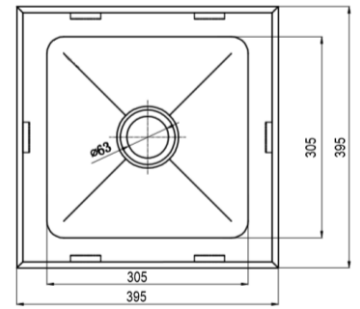

LAB99

316 grade Stainless, 0.9mm

13 Litre capacity

50mm centre outlet

Bowl size 305x305x150

Raised wet edge for spills

LAB3325

316 grade Stainless, 1.2mm

19.5 Litre capacity

50mm centre outlet

Bowl size 300x300x250

Raised wet edge for spills

LAB4325

316 grade Stainless, 1.2mm

26 Litre capacity

50mm centre outlet

Bowl size 400x300x250

Raised wet edge for spills

[Options – Sold Separately](#)

PW50ARS

PW50AR

LAB4430

- 316 grade Stainless, 1.2mm
- 43 Litre capacity
- 50mm centre outlet
- Bowls size 400x400x300
- Raised wet edge for spills

LAB44WD

- Lab sink with drainer
- 316 grade Stainless, 1.2mm
- 36 Litre capacity
- 50mm centre outlet
- Bowls size 400x400x250
- Drainer size 400x400

[Options – Sold Separately](#)

PW50ARS

PW50AR