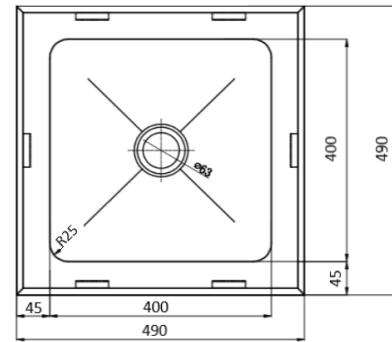

LAB99

316 grade Stainless, 0.9mm

13 Litre capacity

50mm centre outlet

Bowl size 305x305x150

Raised wet edge for spills

LAB3325

316 grade Stainless, 1.2mm

19.5 Litre capacity

50mm centre outlet

Bowl size 300x300x250

Raised wet edge for spills

LAB4325

316 grade Stainless, 1.2mm

26 Litre capacity

50mm centre outlet

Bowl size 400x300x250

Raised wet edge for spills

[Options – Sold Separately](#)

PW50ARS

PW50AR

LAB4430

- 316 grade Stainless, 1.2mm
- 43 Litre capacity
- 50mm centre outlet
- Bowls size 400x400x300
- Raised wet edge for spills

LAB44WD

- Lab sink with drainer
- 316 grade Stainless, 1.2mm
- 36 Litre capacity
- 50mm centre outlet
- Bowls size 400x400x250
- Drainer size 400x400

[Options – Sold Separately](#)

PW50ARS

PW50AR