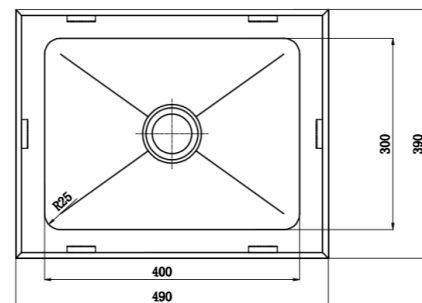

LAB99

316 grade Stainless, 0.9mm

13 Litre capacity

50mm centre outlet

Bowl size 305x305x150

Raised wet edge for spills

LAB3325

316 grade Stainless, 1.2mm

19.5 Litre capacity

50mm centre outlet

Bowl size 300x300x250

Raised wet edge for spills

LAB4325

316 grade Stainless, 1.2mm

26 Litre capacity

50mm centre outlet

Bowl size 400x300x250

Raised wet edge for spills

[Options – Sold Separately](#)

PW50ARS

PW50AR

LAB4430

- 316 grade Stainless, 1.2mm
- 43 Litre capacity
- 50mm centre outlet
- Bowls size 400x400x300
- Raised wet edge for spills

LAB44WD

- Lab sink with drainer
- 316 grade Stainless, 1.2mm
- 36 Litre capacity
- 50mm centre outlet
- Bowls size 400x400x250
- Drainer size 400x400

[Options – Sold Separately](#)

PW50ARS

PW50AR