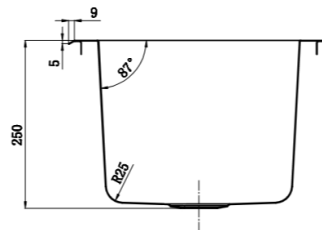

LAB99

316 grade Stainless, 0.9mm

13 Litre capacity

50mm centre outlet

Bowl size 305x305x150

Raised wet edge for spills

LAB3325

316 grade Stainless, 1.2mm

19.5 Litre capacity

50mm centre outlet

Bowl size 300x300x250

Raised wet edge for spills

LAB4325

316 grade Stainless, 1.2mm

26 Litre capacity

50mm centre outlet

Bowl size 400x300x250

Raised wet edge for spills

[Options – Sold Separately](#)

PW50ARS

PW50AR

LAB4430

- 316 grade Stainless, 1.2mm
- 43 Litre capacity
- 50mm centre outlet
- Bowls size 400x400x300
- Raised wet edge for spills

LAB44WD

- Lab sink with drainer
- 316 grade Stainless, 1.2mm
- 36 Litre capacity
- 50mm centre outlet
- Bowls size 400x400x250
- Drainer size 400x400

[Options – Sold Separately](#)

PW50ARS

PW50AR