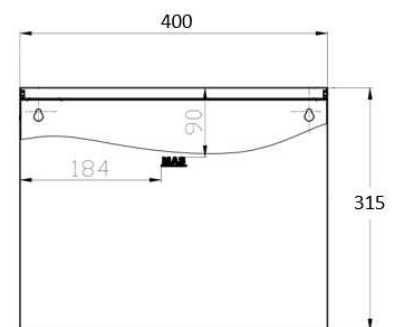

CN - Blank cistern case with set holes

CN11 - Blank cistern case NO holes