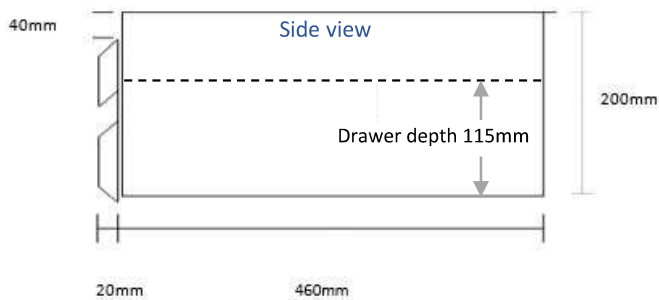

<b>Models</b>	<b>DR20</b> <b>DR20-NL</b> Non-lockable <b>DR20-KA</b> Keyed alike
<b>Material</b>	304 grade stainless steel
<b>Weight rated</b>	45 kg weight rated heavy duty ball bearing runners
<b>Features</b>	2 keys supplied with lockable models Pre drilled housing for quick installation