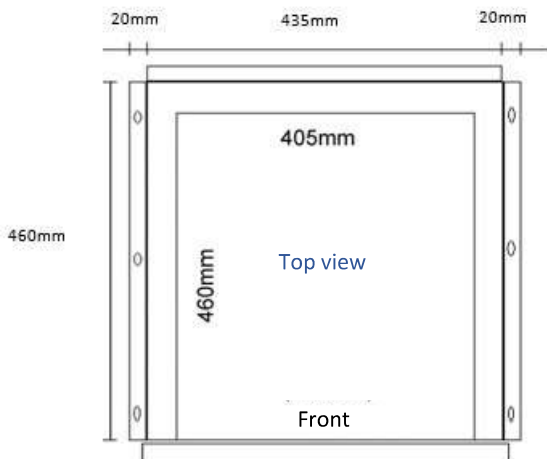

<b>Models</b>	<b>DR20</b> <b>DR20-NL</b> Non-lockable <b>DR20-KA</b> Keyed alike
<b>Material</b>	304 grade stainless steel
<b>Weight rated</b>	45 kg weight rated heavy duty ball bearing runners
<b>Features</b>	2 keys supplied with lockable models Pre drilled housing for quick installation