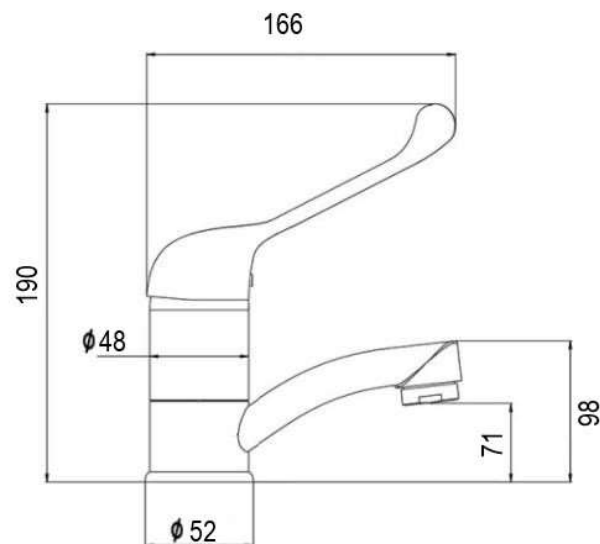

### MIX20-DC Lever basin mixer

- Lever handle for hands free operation
- Watermark and WELS approved 5 star rating
- All fixing parts supplied including hoses
- 120mm swivel faucet
- Chrome plated brass
- Compact basin design
- 2 year warranty on tap and 7 year warranty on cartridge for domestic use
- 2 year warranty on tap for commercial use

#### MIX-DCH

Handle only to fit MIX20 / MIX22  
40mm cartridge