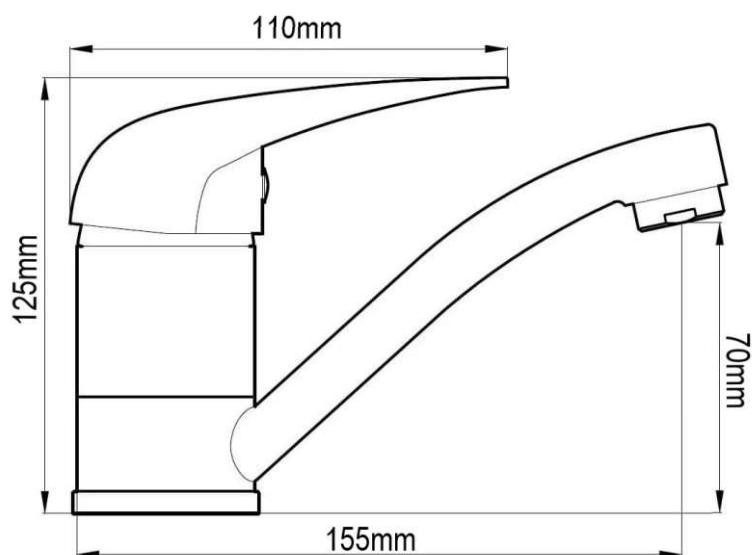

MIX20 Basin Mixer

Watermark and WELS approved 5 star rating

All fixing parts supplied including hoses

100mm fixed faucet

Chrome plated brass

Compact basin design

2 year warranty on tap and 7 year warranty on cartridge for domestic use

2 year warranty on tap for commercial use

[Options – Spare parts](#)

MIX-DCH

Lever handle only to fit MIX20 /
MIX22 40mm cartridge

MIX-Cartridge

MIX20 / MIX22 40mm cartridge