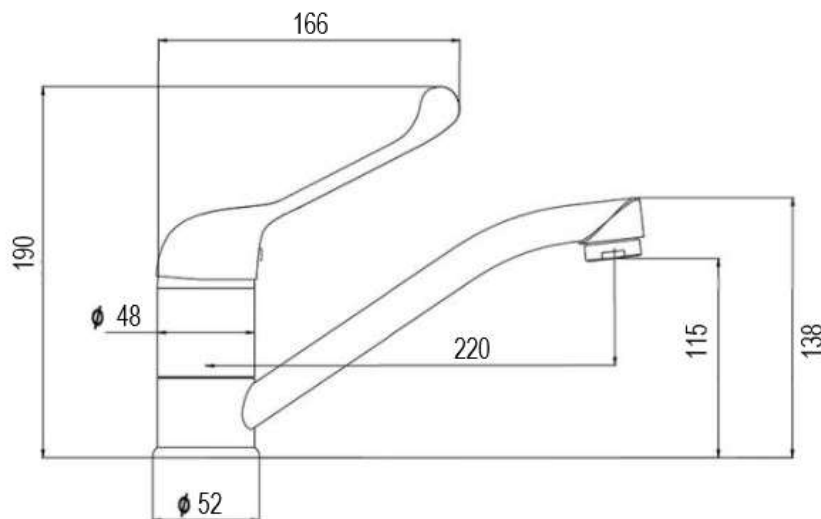

MIX22-DC Lever sink mixer

- Lever handle for hands free operation
- Watermark and WELS approved 4 star rating
- All fixing parts supplied including hoses
- 200mm swivel faucet
- Chrome plated brass
- Larger sink design
- 2 year warranty on tap and 7 year warranty on cartridge for domestic use
- 2 year warranty on tap for commercial use

[Options – Spare parts](#)

MIX-DCH

Handle only to fit MIX20 / MIX22
40mm cartridge

MIX-Cartridge

MIX20 / MIX22 40mm cartridge