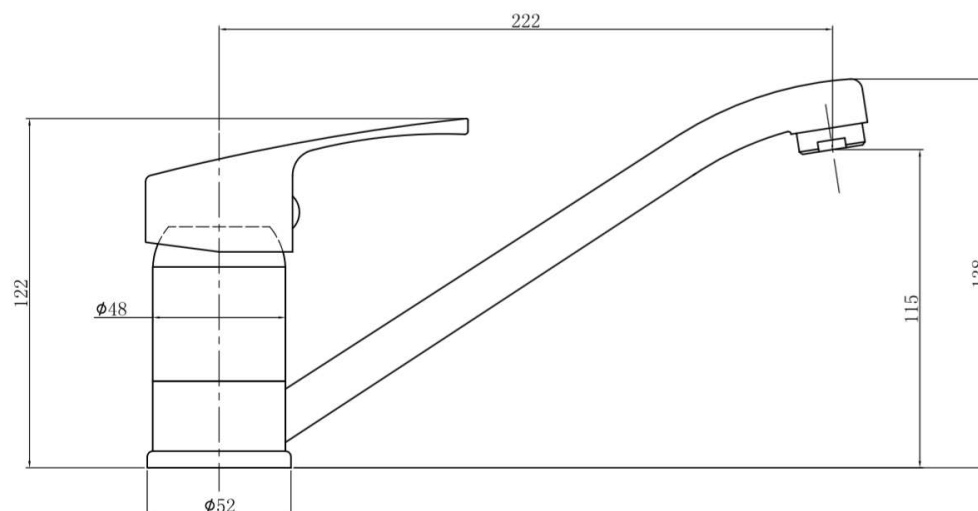

## MIX22 Sink Mixer

- Watermark and WELS approved 4 star rating
- All fixing parts supplied including hoses
- 200mm swivel faucet
- Chrome plated brass
- Larger sink design
- 2 year warranty on tap and 7 year warranty on cartridge for domestic use
- 2 year warranty on tap for commercial use

#### MIX-DCH

Lever handle only to fit MIX20 / MIX22 40mm cartridge