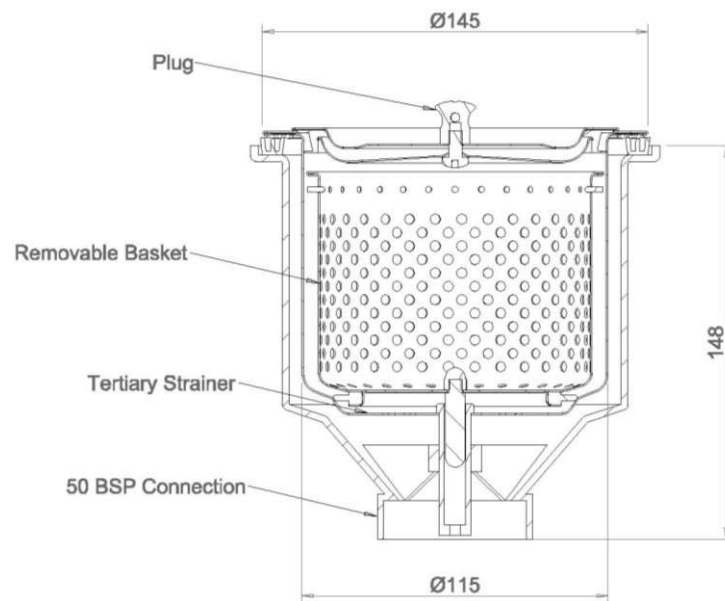

SSBW-1

125 x 50mm

Domestic or Commercial use

Primary and secondary strainer

Fits commercial 125mm sink hole

304 grade stainless steel inner and plug, PVC outer shell

Stainless steel chain to fix plug so it can't be lost

50mm BSP male thread

Sydney Waterboard Approval No 205-3481

Watermark 23228

Spare Parts

Scrap catch basket only: **SSBW-1B**

Scrap catch plug only: **SSBW-1P**

**125mm outlet hole can be punched and recessed ex. MAS head office Brisbane*