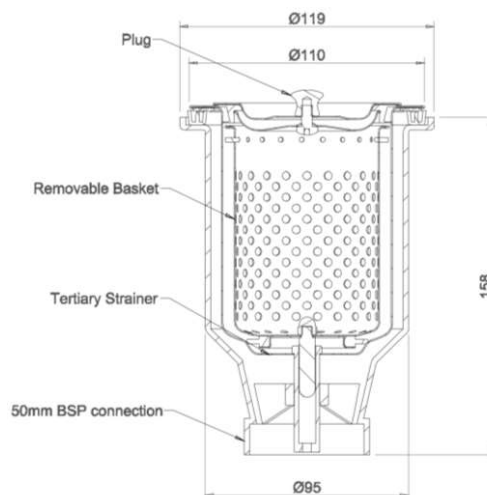

SSBW

90 x 50mm

Domestic or Commercial use

Primary and secondary strainer

Fits any standard 90mm sink or garbage disposal hole

304 grade stainless steel inner and plug, PVC outer shell

50mm BSP male thread

Sydney Waterboard Approval No 205-3481

Watermark 23228

Spare Parts

Scrap catch basket only: **SSBW-B**

Scrap catch plug only: **SSBW-P**

**90mm waste outlet can be punched and recessed ex. MAS head office Brisbane*