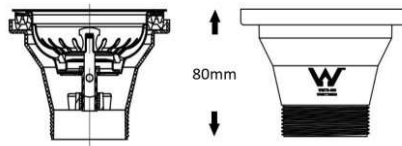

### BW90S

Fits standard 90mm sink waste hole

50mm bsp male thread for standard trap

Lift out strainer basket also acts as a plug

BW90S (short) 60mm long body

### BW90L

To fit standard 90mm sink waste hole

50mm bsp male thread for standard trap

Lift out strainer basket also acts as a plug

BW90L (long) 80mm long body

### BW50

To fit standard 50mm sink waste hole

50mm bsp male thread for standard trap

Lift out strainer basket also acts as a plug

BW50 - 50mm waste outlet

### PW9050

90mm x 50mm plug & waste with stainless steel rim