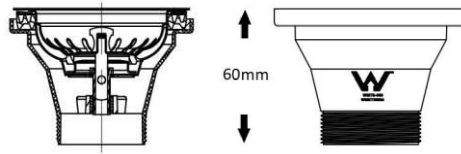

## Basket Waste

### BW90S

Fits standard 90mm sink waste hole

50mm bsp male thread for standard trap

Lift out strainer basket also acts as a plug

BW90S (short) 60mm long body

### BW90L

To fit standard 90mm sink waste hole

50mm bsp male thread for standard trap

Lift out strainer basket also acts as a plug

BW90L (long) 80mm long body

### PW9050

90mm x 50mm plug & waste with stainless steel rim