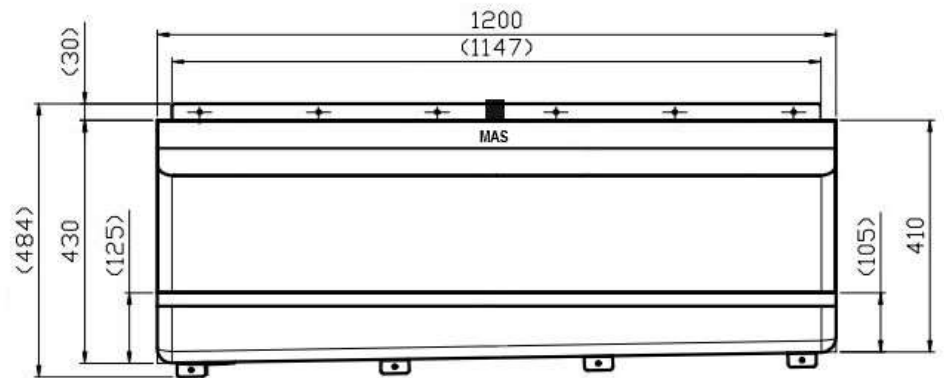

| | |
|---------------------|--|
| Product Code | UR2 |
| | 1200 mm Urinal |
| Material | 304 grade Stainless Steel |
| Inlet | 40mm bsp thread with nut and tapered washer. |
| Pipe | Included 40 x 750mm sparge pipe to suit CN4 Pullchain cistern |
| Outlet | SP4 50mm domed urinal grate 50mm BSP male thread Left hand outlet only |
| Comments | Wels and Watermarked Fixing points at top and bottom of urinal |

Front View - UR2

Rear View - UR2

Complete setup- **UR2COM**

Parts included:

CN4 – Pullchain cistern

SP5A – 750x40mm Sparge pipe

CL40 – 40mm pipe clip

UR2 – 1200mm urinal