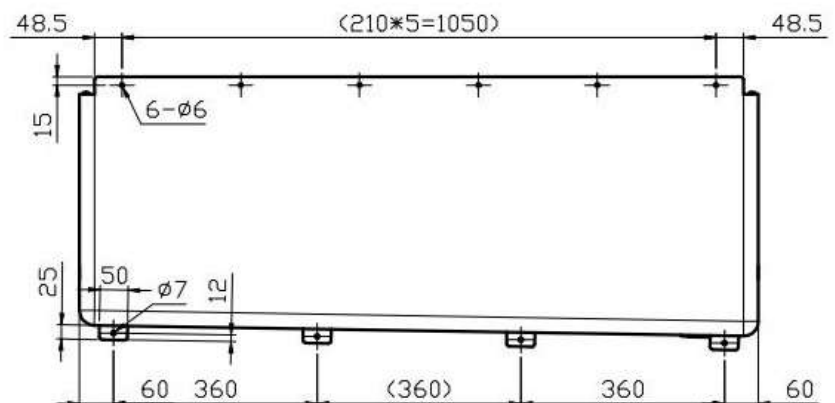

| | |
|---------------------|--|
| Product Code | UR2 |
| | 1200 mm Urinal |
| Material | 304 grade Stainless Steel |
| Inlet | 40mm bsp thread with nut and tapered washer. |
| Pipe | Included 40 x 750mm sparge pipe to suit CN4 Pullchain cistern |
| Outlet | SP4 50mm domed urinal grate 50mm BSP male thread Left hand outlet only |
| Comments | Wels and Watermarked Fixing points at top and bottom of urinal |

Front View - UR2

Rear View - UR2

Complete setup- **UR2COM**

Parts included:

CN4 – Pullchain cistern

SP5A – 750x40mm Sparge pipe

CL40 – 40mm pipe clip

UR2 – 1200mm urinal