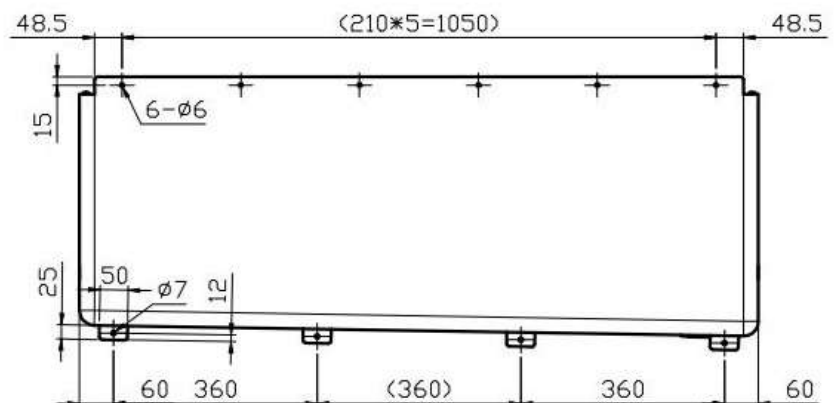

Product Code	UR2
	1200 mm Urinal
Material	304 grade Stainless Steel
Inlet	40mm bsp thread with nut and tapered washer.
Pipe	Included 40 x 750mm sparge pipe to suit CN4 Pullchain cistern
Outlet	SP4 50mm domed urinal grate
	50mm BSP male thread
	Left hand outlet only
Comments	Wels and Watermarked
	Fixing points at top and bottom of urinal

Front View - UR2

Rear View - UR2

Complete setup- **UR2COM**

Parts included:

CN4 – Pullchain cistern

SP5A – 750x40mm Sparge pipe

CL40 – 40mm pipe clip

UR2 – 1200mm urinal