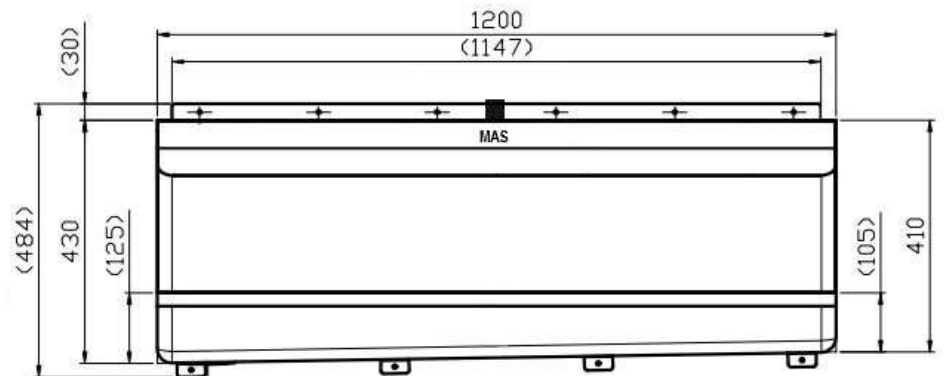

Product Code	UR2
	1200 mm Urinal
Material	304 grade Stainless Steel
Inlet	40mm bsp thread with nut and tapered washer.
Pipe	Included 40 x 750mm sparge pipe to suit CN4 Pullchain cistern
Outlet	SP4 50mm domed urinal grate
	50mm BSP male thread
	Left hand outlet only
Comments	Wels and Watermarked
	Fixing points at top and bottom of urinal

Front View - UR2

Rear View - UR2

Complete setup- **UR2COM**

Parts included:

CN4 – Pullchain cistern

SP5A – 750x40mm Sparge pipe

CL40 – 40mm pipe clip

UR2 – 1200mm urinal