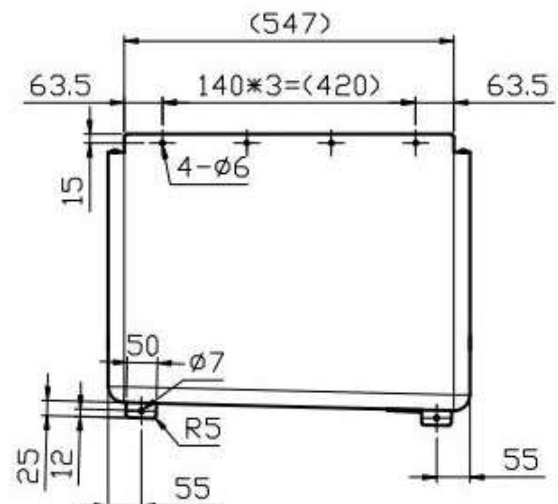

Product Code UR4

600 mm Urinal

Material 304 grade Stainless Steel

Inlet 40mm bsp thread with nut and tapered washer.

Pipe Included 40 x 750mm sparge pipe to suit CN4 Pullchain cistern

Outlet SP4 50mm domed urinal grate

50mm BSP male thread

Left hand outlet only

Comments Wels and Watermarked

Fixing points at top and bottom of urinal

Front View - UR4

Rear View - UR4

Complete setup- **UR4COM**

Parts included:

CN4 – Pullchain cistern

SP5A – 750x40mm Sparge pipe

CL40 – 40mm pipe clip

UR4 – 600mm urinal