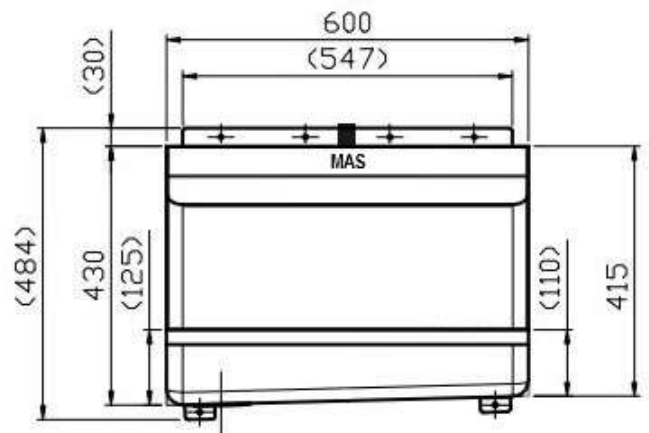

Product Code UR4

600 mm Urinal

Material 304 grade Stainless Steel

Inlet 40mm bsp thread with nut and tapered washer.

Pipe Included 40 x 750mm sparge pipe to suit CN4 Pullchain cistern

Outlet SP4 50mm domed urinal grate

50mm BSP male thread

Left hand outlet only

Comments Wels and Watermarked

Fixing points at top and bottom of urinal

Front View - UR4

Rear View - UR4

Complete setup- **UR4COM**

Parts included:

CN4 – Pullchain cistern

SP5A – 750x40mm Sparge pipe

CL40 – 40mm pipe clip

UR4 – 600mm urinal