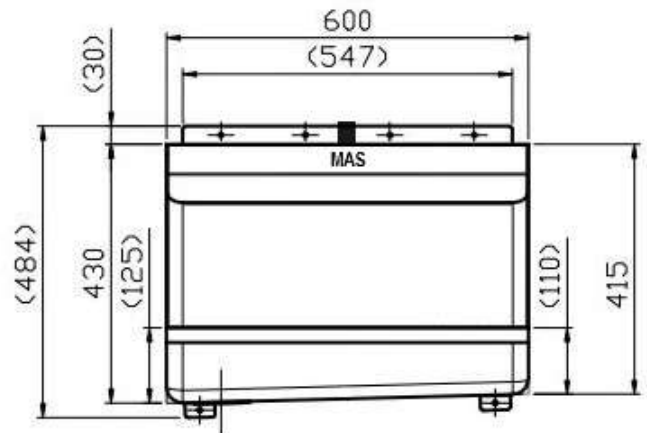

**Product Code** UR4

**600 mm Urinal**

**Material** 304 grade Stainless Steel

**Inlet** 40mm bsp thread with nut and tapered washer.

**Pipe** Included 40 x 750mm sparge pipe to suit CN4 Pullchain cistern

**Outlet** SP4 50mm domed urinal grate

50mm BSP male thread

Left hand outlet only

**Comments** Wels and Watermarked

Fixing points at top and bottom of urinal

**Front View - UR4**

**Rear View - UR4**

Complete setup- **UR4COM**

Parts included:

CN4 – Pullchain cistern

SP5A – 750x40mm Sparge pipe

CL40 – 40mm pipe clip

UR4 – 600mm urinal