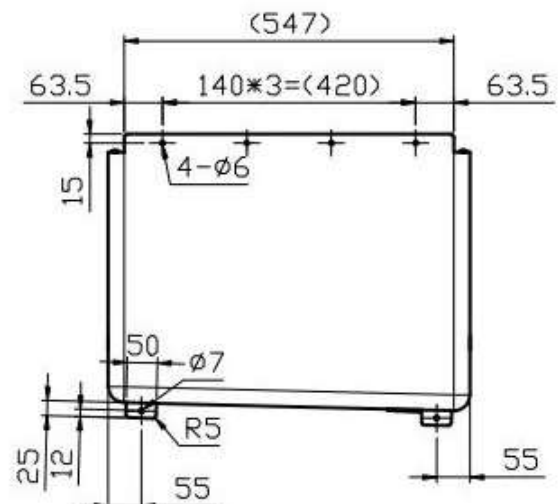

**Product Code** UR4

**600 mm Urinal**

**Material** 304 grade Stainless Steel

**Inlet** 40mm bsp thread with nut and tapered washer.

**Pipe** Included 40 x 750mm sparge pipe to suit CN4 Pullchain cistern

**Outlet** SP4 50mm domed urinal grate

50mm BSP male thread

Left hand outlet only

**Comments** Wels and Watermarked

Fixing points at top and bottom of urinal

**Front View - UR4**

**Rear View - UR4**

Complete setup- **UR4COM**

Parts included:

CN4 – Pullchain cistern

SP5A – 750x40mm Sparge pipe

CL40 – 40mm pipe clip

UR4 – 600mm urinal