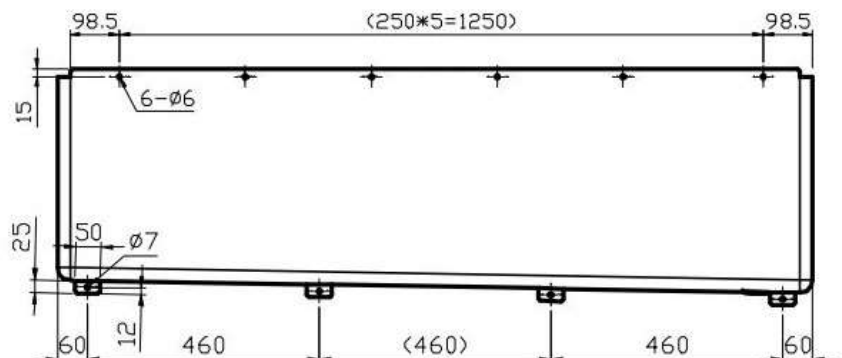

Product Code UR5

1500 mm Urinal

Material 304 grade Stainless Steel

Inlet 40mm bsp thread with nut and tapered washer.

Pipe Included 40 x 750mm sparge pipe to suit CN4 Pullchain cistern

Outlet SP4 50mm domed urinal grate

50mm BSP male thread

Left hand outlet only

Comments Wels and Watermarked

Fixing points at top and bottom of urinal

Front View - UR5

Rear View - UR5

Complete setup- **UR5COM**

Parts included:

CN4 – Pullchain cistern

SP5A – 750x40mm Sparge pipe

CL40 – 40mm pipe clip

UR5 – 1500mm urinal