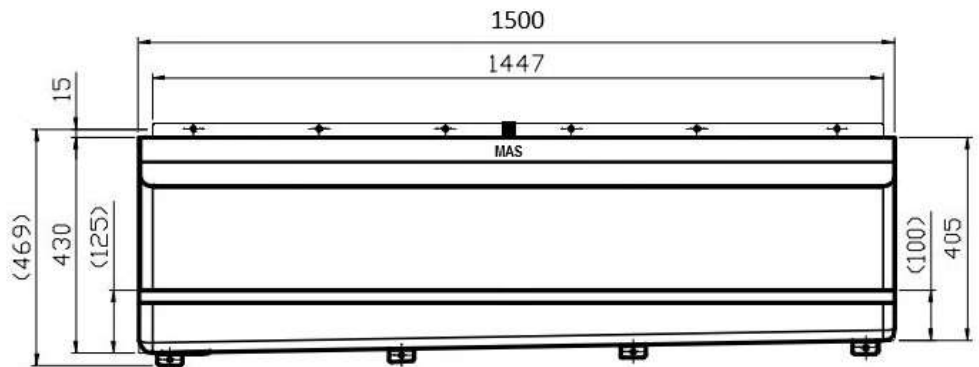

Product Code UR5

1500 mm Urinal

Material 304 grade Stainless Steel

Inlet 40mm bsp thread with nut and tapered washer.

Pipe Included 40 x 750mm sparge pipe to suit CN4 Pullchain cistern

Outlet SP4 50mm domed urinal grate

50mm BSP male thread

Left hand outlet only

Comments Wels and Watermarked

Fixing points at top and bottom of urinal

Front View - UR5

Rear View - UR5

Complete setup- **UR5COM**

Parts included:

CN4 – Pullchain cistern

SP5A – 750x40mm Sparge pipe

CL40 – 40mm pipe clip

UR5 – 1500mm urinal