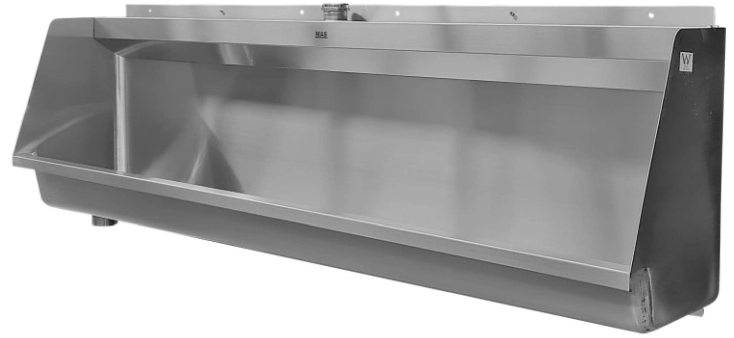

Product Code UR5

1500 mm Urinal

Material 304 grade Stainless Steel

Inlet 40mm bsp thread with nut and tapered washer.

Pipe Included 40 x 750mm sparge pipe to suit CN4 Pullchain cistern

Outlet SP4 50mm domed urinal grate

50mm BSP male thread

Left hand outlet only

Comments Wels and Watermarked

Fixing points at top and bottom of urinal

Front View - UR5

Rear View - UR5

Complete setup- **UR5COM**

Parts included:

CN4 – Pullchain cistern

SP5A – 750x40mm Sparge pipe

CL40 – 40mm pipe clip

UR5 – 1500mm urinal