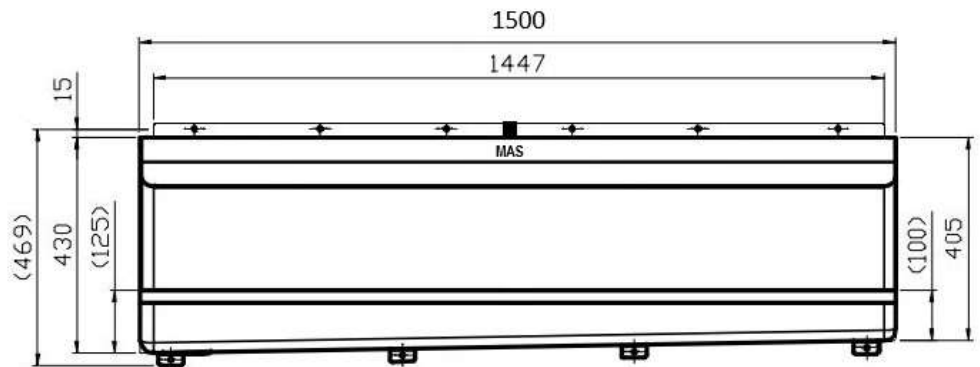

Product Code UR5

1500 mm Urinal

Material 304 grade Stainless Steel

Inlet 40mm bsp thread with nut and tapered washer.

Pipe Included 40 x 750mm sparge pipe to suit CN4 Pullchain cistern

Outlet SP4 50mm domed urinal grate

50mm BSP male thread

Left hand outlet only

Comments Wels and Watermarked

Fixing points at top and bottom of urinal

Front View - UR5

Rear View - UR5

Complete setup- **UR5COM**

Parts included:

CN4 – Pullchain cistern

SP5A – 750x40mm Sparge pipe

CL40 – 40mm pipe clip

UR5 – 1500mm urinal