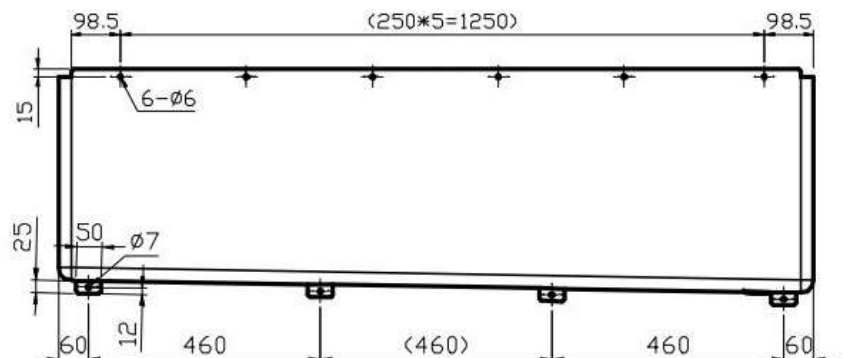

Product Code UR5

1500 mm Urinal

Material 304 grade Stainless Steel

Inlet 40mm bsp thread with nut and tapered washer.

Pipe Included 40 x 750mm sparge pipe to suit CN4 Pullchain cistern

Outlet SP4 50mm domed urinal grate

50mm BSP male thread

Left hand outlet only

Comments Wels and Watermarked

Fixing points at top and bottom of urinal

Front View - UR5

Rear View - UR5

Complete setup- **UR5COM**

Parts included:

CN4 – Pullchain cistern

SP5A – 750x40mm Sparge pipe

CL40 – 40mm pipe clip

UR5 – 1500mm urinal