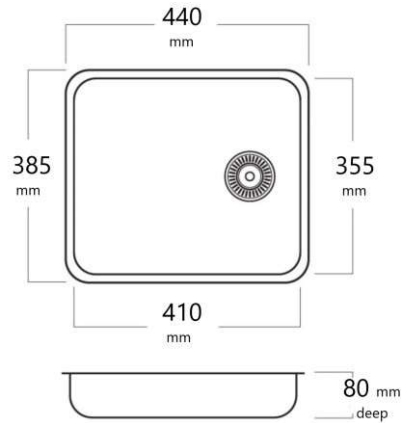

Product Coastal Series

Material 316 Grade Premium Stainless Steel

Mounting Inset, Undermount or flush mount includes fixing straps

Finish Highly polished finish

Outlet Size 90mm outlet *Basket waste not included

Warranty 30 Years Domestic

PB2316

14 Litres
Bowl 305 x 305
Depth 170
Flange 15
0.9mm 316 grade

Options – Sold Separately

BW90S

PW9050

SSBW

PB3316

17 Litres
Bowl 355 x 305
Depth 170
Flange 15
0.9mm 316 grade

PB4316

22 Litres
Bowl 410 x 355
Depth 170
Flange 15
0.9mm 316 grade

PB6316

28 Litres
Bowl 510 x 355
Depth 180
Flange 15
0.9mm 316 grade

PB4316SB

Shallow prep bowl
10 Litres
Bowl 410 x 355
Depth 80
Flange 15
0.9mm 316 grade

PB4316DB

22 x 22 Litres
Bowls 2 x 410 x 355
Depth 170
Flange 15
0.9mm 316 grade

Additional Options – Sold Separately

Suitable for: