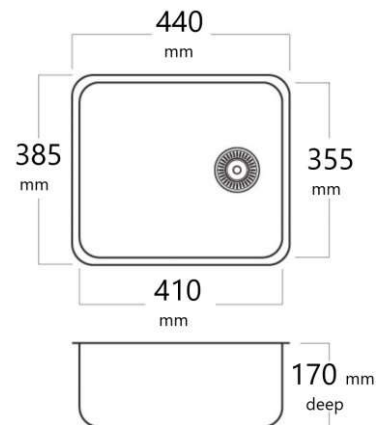

Product Coastal Series

Material 316 Grade Premium Stainless Steel

Mounting Inset, Undermount or flush mount includes fixing straps

Finish Highly polished finish

Outlet Size 90mm outlet *Basket waste not included

Warranty 30 Years Domestic

PB2316

14 Litres
Bowl 305 x 305
Depth 170
Flange 15
0.9mm 316 grade

Options – Sold Separately

BW90S

PW9050

SSBW

PB3316

17 Litres
Bowl 355 x 305
Depth 170
Flange 15
0.9mm 316 grade

PB4316

22 Litres
Bowl 410 x 355
Depth 170
Flange 15
0.9mm 316 grade

PB6316

28 Litres
Bowl 510 x 355
Depth 180
Flange 15
0.9mm 316 grade

PB4316SB

Shallow prep bowl
10 Litres
Bowl 410 x 355
Depth 80
Flange 15
0.9mm 316 grade

PB4316DB

22 x 22 Litres
Bowls 2 x 410 x 355
Depth 170
Flange 15
0.9mm 316 grade

Additional Options – Sold Separately

Suitable for: