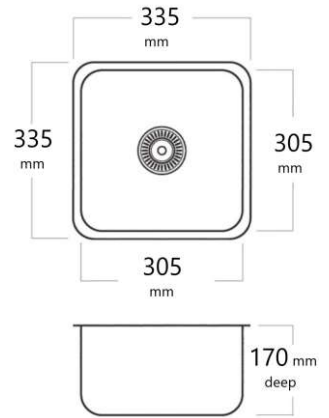

Product Coastal Series

Material 316 Grade Premium Stainless Steel

Mounting Inset, Undermount or flush mount includes fixing straps

Finish Highly polished finish

Outlet Size 90mm outlet *Basket waste not included

Warranty 30 Years Domestic

PB2316

14 Litres
Bowl 305 x 305
Depth 170
Flange 15
0.9mm 316 grade

Options – Sold Separately

BW90S

PW9050

SSBW

PB3316

17 Litres
Bowl 355 x 305
Depth 170
Flange 15
0.9mm 316 grade

PB4316

22 Litres
Bowl 410 x 355
Depth 170
Flange 15
0.9mm 316 grade

PB6316

28 Litres
Bowl 510 x 355
Depth 180
Flange 15
0.9mm 316 grade

PB4316SB

Shallow prep bowl
10 Litres
Bowl 410 x 355
Depth 80
Flange 15
0.9mm 316 grade

PB4316DB

22 x 22 Litres
Bowls 2 x 410 x 355
Depth 170
Flange 15
0.9mm 316 grade

Additional Options – Sold Separately

Suitable for: