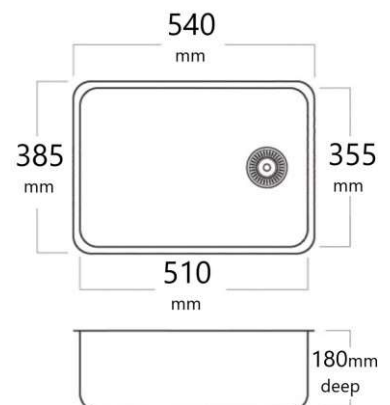

Product Coastal Series

Material 316 Grade Premium Stainless Steel

Mounting Inset, Undermount or flush mount includes fixing straps

Finish Highly polished finish

Outlet Size 90mm outlet *Basket waste not included

Warranty 30 Years Domestic

PB2316

14 Litres
Bowl 305 x 305
Depth 170
Flange 15
0.9mm 316 grade

Options – Sold Separately

BW90S

PW9050

SSBW

PB3316

17 Litres
Bowl 355 x 305
Depth 170
Flange 15
0.9mm 316 grade

PB4316

22 Litres
Bowl 410 x 355
Depth 170
Flange 15
0.9mm 316 grade

PB6316

28 Litres
Bowl 510 x 355
Depth 180
Flange 15
0.9mm 316 grade

PB4316SB

Shallow prep bowl
10 Litres
Bowl 410 x 355
Depth 80
Flange 15
0.9mm 316 grade

PB4316DB

22 x 22 Litres
Bowls 2 x 410 x 355
Depth 170
Flange 15
0.9mm 316 grade

Additional Options – Sold Separately

Suitable for: