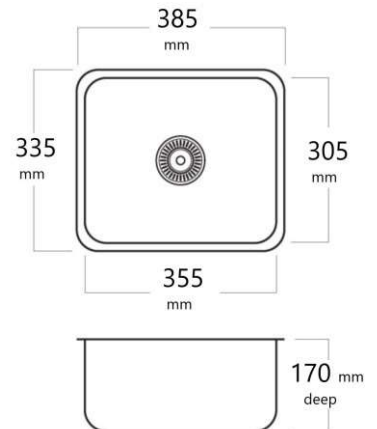

Product Coastal Series

Material 316 Grade Premium Stainless Steel

Mounting Inset, Undermount or flush mount includes fixing straps

Finish Highly polished finish

Outlet Size 90mm outlet *Basket waste not included

Warranty 30 Years Domestic

PB2316

14 Litres
Bowl 305 x 305
Depth 170
Flange 15
0.9mm 316 grade

Options – Sold Separately

BW90S

PW9050

SSBW

PB3316

17 Litres
Bowl 355 x 305
Depth 170
Flange 15
0.9mm 316 grade

PB4316

22 Litres
Bowl 410 x 355
Depth 170
Flange 15
0.9mm 316 grade

PB6316

28 Litres
Bowl 510 x 355
Depth 180
Flange 15
0.9mm 316 grade

PB4316SB

Shallow prep bowl
10 Litres
Bowl 410 x 355
Depth 80
Flange 15
0.9mm 316 grade

PB4316DB

22 x 22 Litres
Bowls 2 x 410 x 355
Depth 170
Flange 15
0.9mm 316 grade

Additional Options – Sold Separately

Suitable for: