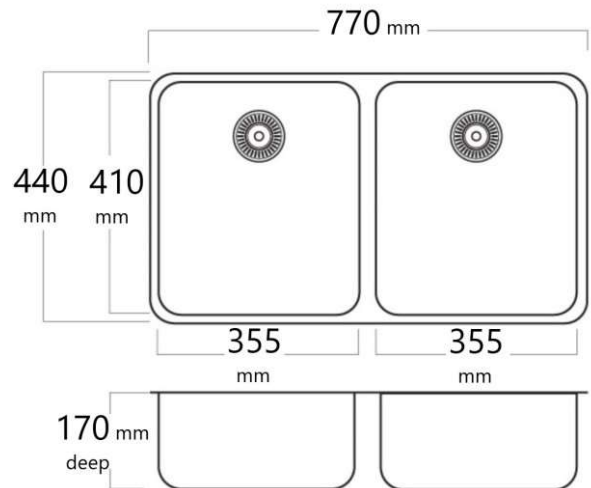

Product Coastal Series

Material 316 Grade Premium Stainless Steel

Mounting Inset, Undermount or flush mount includes fixing straps

Finish Highly polished finish

Outlet Size 90mm outlet *Basket waste not included

Warranty 30 Years Domestic

PB2316

14 Litres
Bowl 305 x 305
Depth 170
Flange 15
0.9mm 316 grade

Options – Sold Separately

BW90S

PW9050

SSBW

PB3316

17 Litres
Bowl 355 x 305
Depth 170
Flange 15
0.9mm 316 grade

PB4316

22 Litres
Bowl 410 x 355
Depth 170
Flange 15
0.9mm 316 grade

PB6316

28 Litres
Bowl 510 x 355
Depth 180
Flange 15
0.9mm 316 grade

PB4316SB

Shallow prep bowl
10 Litres
Bowl 410 x 355
Depth 80
Flange 15
0.9mm 316 grade

PB4316DB

22 x 22 Litres
Bowls 2 x 410 x 355
Depth 170
Flange 15
0.9mm 316 grade

Additional Options – Sold Separately

Suitable for: