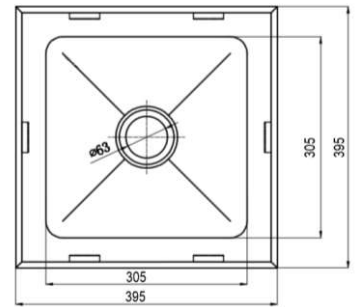

LAB99

316 grade Stainless, 0.9mm

13 Litre capacity

50mm centre outlet

Bowl size 305x305x150

Raised wet edge for spills

LAB3325

316 grade Stainless, 1.2mm

19.5 Litre capacity

50mm centre outlet

Bowl size 300x300x250

Raised wet edge for spills

LAB4325

316 grade Stainless, 1.2mm

26 Litre capacity

50mm centre outlet

Bowl size 400x300x250

Raised wet edge for spills

[Options – Sold Separately](#)

PW50ARS

PW50AR

LAB4430

- 316 grade Stainless, 1.2mm
- 43 Litre capacity
- 50mm centre outlet
- Bowls size 400x400x300
- Raised wet edge for spills

LAB44WD

- Lab sink with drainer
- 316 grade Stainless, 1.2mm
- 36 Litre capacity
- 50mm centre outlet
- Bowls size 400x400x250
- Drainer size 400x400

[Options – Sold Separately](#)

PW50ARS

PW50AR