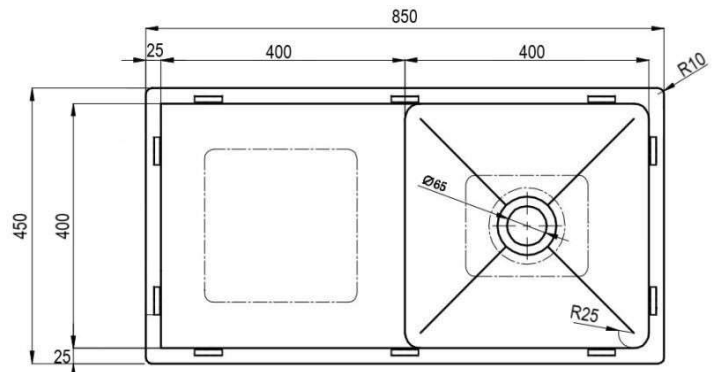

LAB99

316 grade Stainless, 0.9mm

13 Litre capacity

50mm centre outlet

Bowl size 305x305x150

Raised wet edge for spills

LAB3325

316 grade Stainless, 1.2mm

19.5 Litre capacity

50mm centre outlet

Bowl size 300x300x250

Raised wet edge for spills

LAB4325

316 grade Stainless, 1.2mm

26 Litre capacity

50mm centre outlet

Bowl size 400x300x250

Raised wet edge for spills

[Options – Sold Separately](#)

PW50ARS

PW50AR

LAB4430

- 316 grade Stainless, 1.2mm
- 43 Litre capacity
- 50mm centre outlet
- Bowls size 400x400x300
- Raised wet edge for spills

LAB44WD

- Lab sink with drainer
- 316 grade Stainless, 1.2mm
- 36 Litre capacity
- 50mm centre outlet
- Bowls size 400x400x250
- Drainer size 400x400

[Options – Sold Separately](#)

PW50ARS

PW50AR