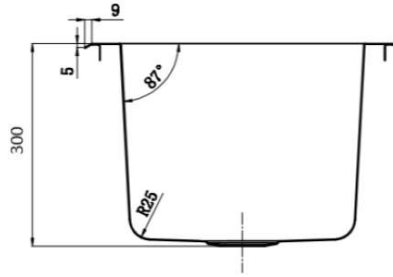

19.5 Litre capacity

50mm centre outlet

Bowl size 300x300x250

Raised wet edge for spills

LAB4325

316 grade Stainless, 1.2mm

26 Litre capacity

50mm centre outlet

Bowl size 400x300x250

Raised wet edge for spills

[Options – Sold Separately](#)

PW50ARS

PW50AR

LAB4430

- 316 grade Stainless, 1.2mm
- 43 Litre capacity
- 50mm centre outlet
- Bowls size 400x400x300
- Raised wet edge for spills

LAB44WD

- Lab sink with drainer
- 316 grade Stainless, 1.2mm
- 36 Litre capacity
- 50mm centre outlet
- Bowls size 400x400x250
- Drainer size 400x400

[Options – Sold Separately](#)

PW50ARS

PW50AR