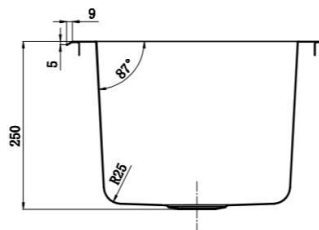

LAB99

316 grade Stainless, 0.9mm

13 Litre capacity

50mm centre outlet

Bowl size 305x305x150

Raised wet edge for spills

LAB3325

316 grade Stainless, 1.2mm

19.5 Litre capacity

50mm centre outlet

Bowl size 300x300x250

Raised wet edge for spills

LAB4325

316 grade Stainless, 1.2mm

26 Litre capacity

50mm centre outlet

Bowl size 400x300x250

Raised wet edge for spills

[Options – Sold Separately](#)

PW50ARS

PW50AR

LAB4430

- 316 grade Stainless, 1.2mm
- 43 Litre capacity
- 50mm centre outlet
- Bowls size 400x400x300
- Raised wet edge for spills

LAB44WD

- Lab sink with drainer
- 316 grade Stainless, 1.2mm
- 36 Litre capacity
- 50mm centre outlet
- Bowls size 400x400x250
- Drainer size 400x400

[Options – Sold Separately](#)

PW50ARS

PW50AR