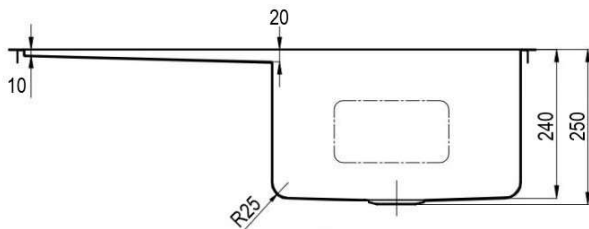

19.5 Litre capacity

50mm centre outlet

Bowl size 300x300x250

Raised wet edge for spills

LAB4325

316 grade Stainless, 1.2mm

26 Litre capacity

50mm centre outlet

Bowl size 400x300x250

Raised wet edge for spills

[Options – Sold Separately](#)

PW50ARS

PW50AR

LAB4430

- 316 grade Stainless, 1.2mm
- 43 Litre capacity
- 50mm centre outlet
- Bowls size 400x400x300
- Raised wet edge for spills

LAB44WD

- Lab sink with drainer
- 316 grade Stainless, 1.2mm
- 36 Litre capacity
- 50mm centre outlet
- Bowls size 400x400x250
- Drainer size 400x400

[Options – Sold Separately](#)

PW50ARS

PW50AR