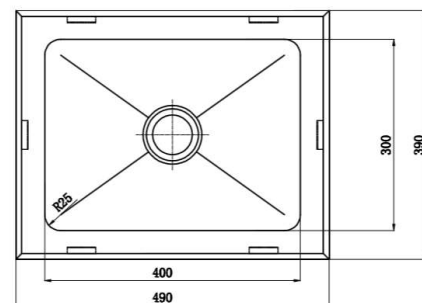

LAB99

316 grade Stainless, 0.9mm

13 Litre capacity

50mm centre outlet

Bowl size 305x305x150

Raised wet edge for spills

LAB3325

316 grade Stainless, 1.2mm

19.5 Litre capacity

50mm centre outlet

Bowl size 300x300x250

Raised wet edge for spills

LAB4325

316 grade Stainless, 1.2mm

26 Litre capacity

50mm centre outlet

Bowl size 400x300x250

Raised wet edge for spills

[Options – Sold Separately](#)

PW50ARS

PW50AR

LAB4430

- 316 grade Stainless, 1.2mm
- 43 Litre capacity
- 50mm centre outlet
- Bowls size 400x400x300
- Raised wet edge for spills

LAB44WD

- Lab sink with drainer
- 316 grade Stainless, 1.2mm
- 36 Litre capacity
- 50mm centre outlet
- Bowls size 400x400x250
- Drainer size 400x400

[Options – Sold Separately](#)

PW50ARS

PW50AR