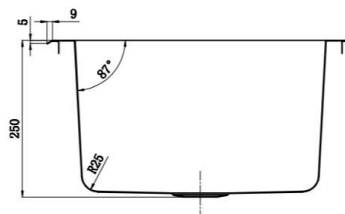

LAB99

316 grade Stainless, 0.9mm

13 Litre capacity

50mm centre outlet

Bowl size 305x305x150

Raised wet edge for spills

LAB3325

316 grade Stainless, 1.2mm

19.5 Litre capacity

50mm centre outlet

Bowl size 300x300x250

Raised wet edge for spills

LAB4325

316 grade Stainless, 1.2mm

26 Litre capacity

50mm centre outlet

Bowl size 400x300x250

Raised wet edge for spills

[Options – Sold Separately](#)

PW50ARS

PW50AR

LAB4430

- 316 grade Stainless, 1.2mm
- 43 Litre capacity
- 50mm centre outlet
- Bowls size 400x400x300
- Raised wet edge for spills

LAB44WD

- Lab sink with drainer
- 316 grade Stainless, 1.2mm
- 36 Litre capacity
- 50mm centre outlet
- Bowls size 400x400x250
- Drainer size 400x400

[Options – Sold Separately](#)

PW50ARS

PW50AR