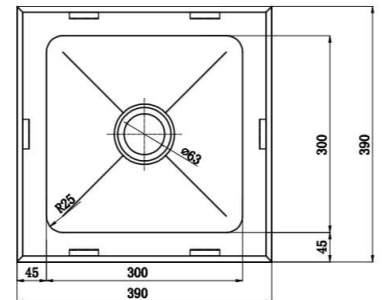

LAB99

316 grade Stainless, 0.9mm

13 Litre capacity

50mm centre outlet

Bowl size 305x305x150

Raised wet edge for spills

LAB3325

316 grade Stainless, 1.2mm

19.5 Litre capacity

50mm centre outlet

Bowl size 300x300x250

Raised wet edge for spills

LAB4325

316 grade Stainless, 1.2mm

26 Litre capacity

50mm centre outlet

Bowl size 400x300x250

Raised wet edge for spills

[Options – Sold Separately](#)

PW50ARS

PW50AR

LAB4430

- 316 grade Stainless, 1.2mm
- 43 Litre capacity
- 50mm centre outlet
- Bowls size 400x400x300
- Raised wet edge for spills

LAB44WD

- Lab sink with drainer
- 316 grade Stainless, 1.2mm
- 36 Litre capacity
- 50mm centre outlet
- Bowls size 400x400x250
- Drainer size 400x400

[Options – Sold Separately](#)

PW50ARS

PW50AR