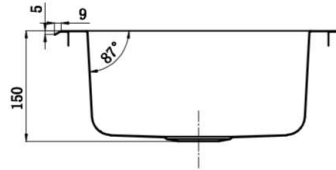

LAB99

316 grade Stainless, 0.9mm

13 Litre capacity

50mm centre outlet

Bowl size 305x305x150

Raised wet edge for spills

LAB3325

316 grade Stainless, 1.2mm

19.5 Litre capacity

50mm centre outlet

Bowl size 300x300x250

Raised wet edge for spills

LAB4325

316 grade Stainless, 1.2mm

26 Litre capacity

50mm centre outlet

Bowl size 400x300x250

Raised wet edge for spills

[Options – Sold Separately](#)

PW50ARS

PW50AR

LAB4430

- 316 grade Stainless, 1.2mm
- 43 Litre capacity
- 50mm centre outlet
- Bowls size 400x400x300
- Raised wet edge for spills

LAB44WD

- Lab sink with drainer
- 316 grade Stainless, 1.2mm
- 36 Litre capacity
- 50mm centre outlet
- Bowls size 400x400x250
- Drainer size 400x400

[Options – Sold Separately](#)

PW50ARS

PW50AR