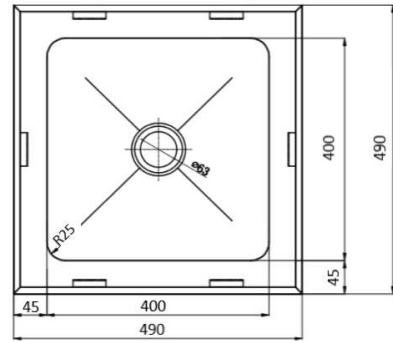

LAB99

316 grade Stainless, 0.9mm

13 Litre capacity

50mm centre outlet

Bowl size 305x305x150

Raised wet edge for spills

LAB3325

316 grade Stainless, 1.2mm

19.5 Litre capacity

50mm centre outlet

Bowl size 300x300x250

Raised wet edge for spills

LAB4325

316 grade Stainless, 1.2mm

26 Litre capacity

50mm centre outlet

Bowl size 400x300x250

Raised wet edge for spills

[Options – Sold Separately](#)

PW50ARS

PW50AR

LAB4430

- 316 grade Stainless, 1.2mm
- 43 Litre capacity
- 50mm centre outlet
- Bowls size 400x400x300
- Raised wet edge for spills

LAB44WD

- Lab sink with drainer
- 316 grade Stainless, 1.2mm
- 36 Litre capacity
- 50mm centre outlet
- Bowls size 400x400x250
- Drainer size 400x400

[Options – Sold Separately](#)

PW50ARS

PW50AR