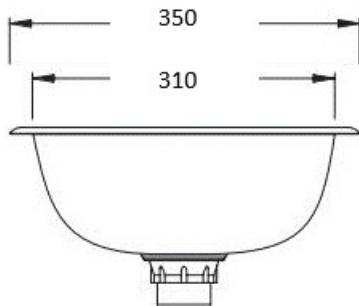

Product Code **RB1** - 304 grade

RB2 - 304 grade

RB2316 - 316 grade

Material Thickness 0.9mm

Material Finish Mirror Finish

Type of Mounting Inset, Undermount or Weld in

Flange Width 20mm

Outlet Size Plug and waste included

Code **RB1**
Depth 120mm
Capacity 7 Litres

Code **RB2**
 RB2316
Depth 145mm
Capacity 12 Litres