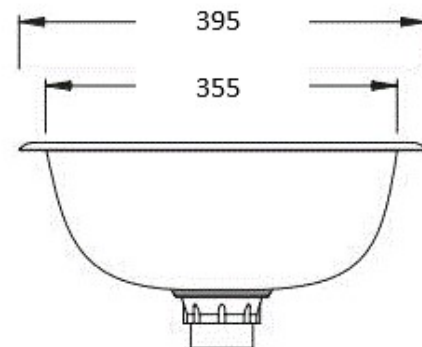

Product Code **RB1** - 304 grade

RB2 - 304 grade

RB2316 - 316 grade

Material Thickness 0.9mm

Material Finish Mirror Finish

Type of Mounting Inset, Undermount or Weld in

Flange Width 20mm

Outlet Size Plug and waste included

Code **RB1**
Depth 120mm
Capacity 7 Litres

Code **RB2**
 RB2316
Depth 145mm
Capacity 12 Litres