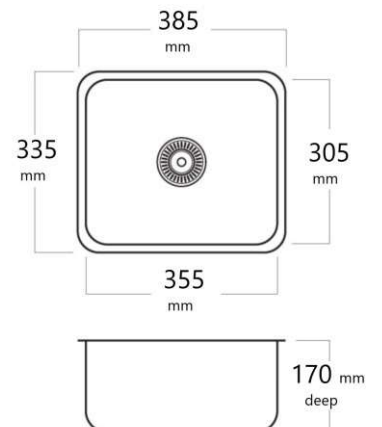

Product Signature Series

Material 304 grade Stainless Steel

Mounting Inset, Undermount or flush mount includes fixing straps

Finish Highly polished finish

Outlet Size 90mm outlet *Basket waste not included

9Litres
Bowl 230 x 285
Depth 150
Flange 15
0.9mm 304 grade

PB2

14 Litres
Bowl 305 x 305
Depth 170
Flange 15
0.9mm 304 grade

PB3

17 Litres
Bowl 355 x 305
Depth 170
Flange 15
0.9mm 304 grade

PB4 Options – Sold Separately

PB4
 22 Litres
 Bowl 410 x 355
 Depth 170
 Flange 15
 0.9mm 304 grade

PB5
 33 Litres
 Bowl 450 x 400
 Depth 190
 Flange 25
 0.9mm 304 grade

PB6
 28 Litres
 Bowl 510 x 355
 Depth 180
 Flange 15
 0.9mm 304 grade

PB8
 40 Litres
 Bowl 450 x 450
 Depth 250
 Flange 25
 1.2mm 304 grade