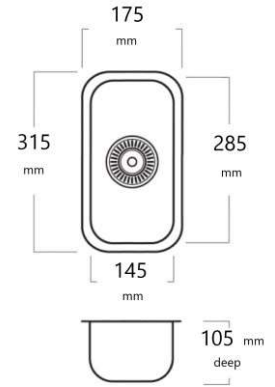

Product Signature Series

Material 304 grade Stainless Steel

Mounting Inset, Undermount or flush mount includes fixing straps

Finish Highly polished finish

Outlet Size 90mm outlet *Basket waste not included

Warranty 25 Years Domestic

[Options – Sold Separately](#)

BW90S

PW9050

SSBW

PB7

4 Litres
Bowl 145 x 285
Depth 105
Flange 15
0.9mm 304 grade

PB1

9Litres
Bowl 230 x 285
Depth 150
Flange 15
0.9mm 304 grade

PB2

14 Litres
Bowl 305 x 305
Depth 170
Flange 15
0.9mm 304 grade

PB3

17 Litres
Bowl 355 x 305
Depth 170
Flange 15
0.9mm 304 grade

PB4 Options – Sold Separately

PB4
 22 Litres
 Bowl 410 x 355
 Depth 170
 Flange 15
 0.9mm 304 grade

PB5
 33 Litres
 Bowl 450 x 400
 Depth 190
 Flange 25
 0.9mm 304 grade

PB6
 28 Litres
 Bowl 510 x 355
 Depth 180
 Flange 15
 0.9mm 304 grade