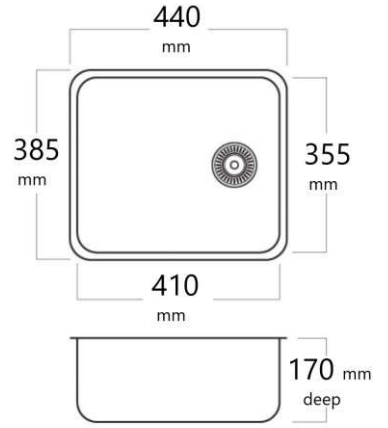

Product Signature Series

Material 304 grade Stainless Steel

Mounting Inset, Undermount or flush mount includes fixing straps

Finish Highly polished finish

Outlet Size 90mm outlet *Basket waste not included

9Litres
Bowl 230 x 285
Depth 150
Flange 15
0.9mm 304 grade

PB2

14 Litres
Bowl 305 x 305
Depth 170
Flange 15
0.9mm 304 grade

PB3

17 Litres
Bowl 355 x 305
Depth 170
Flange 15
0.9mm 304 grade

PB4 Options – Sold Separately

PB4
 22 Litres
 Bowl 410 x 355
 Depth 170
 Flange 15
 0.9mm 304 grade

PB5
 33 Litres
 Bowl 450 x 400
 Depth 190
 Flange 25
 0.9mm 304 grade

PB6
 28 Litres
 Bowl 510 x 355
 Depth 180
 Flange 15
 0.9mm 304 grade

PB8
 40 Litres
 Bowl 450 x 450
 Depth 250
 Flange 25
 1.2mm 304 grade