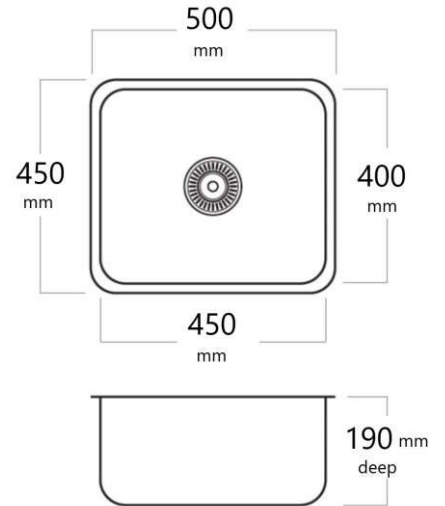

Product Signature Series

Material 304 grade Stainless Steel

Mounting Inset, Undermount or flush mount includes fixing straps

Finish Highly polished finish

Outlet Size 90mm outlet *Basket waste not included

9Litres
Bowl 230 x 285
Depth 150
Flange 15
0.9mm 304 grade

PB2

14 Litres
Bowl 305 x 305
Depth 170
Flange 15
0.9mm 304 grade

PB3

17 Litres
Bowl 355 x 305
Depth 170
Flange 15
0.9mm 304 grade

PB4 Options – Sold Separately

PB4
 22 Litres
 Bowl 410 x 355
 Depth 170
 Flange 15
 0.9mm 304 grade

PB5
 33 Litres
 Bowl 450 x 400
 Depth 190
 Flange 25
 0.9mm 304 grade

PB6
 28 Litres
 Bowl 510 x 355
 Depth 180
 Flange 15
 0.9mm 304 grade

PB8
 40 Litres
 Bowl 450 x 450
 Depth 250
 Flange 25
 1.2mm 304 grade