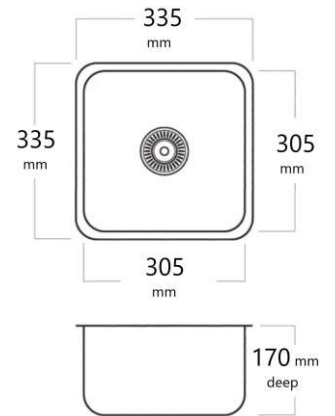

Product Signature Series

Material 304 grade Stainless Steel

Mounting Inset, Undermount or flush mount includes fixing straps

Finish Highly polished finish

Outlet Size 90mm outlet *Basket waste not included

Warranty 25 Years Domestic

[Options – Sold Separately](#)

BW90S

PW9050

SSBW

PB7

4 Litres
Bowl 145 x 285
Depth 105
Flange 15
0.9mm 304 grade

PB1

9Litres
Bowl 230 x 285
Depth 150
Flange 15
0.9mm 304 grade

PB2

14 Litres
Bowl 305 x 305
Depth 170
Flange 15
0.9mm 304 grade

PB3

17 Litres
Bowl 355 x 305
Depth 170
Flange 15
0.9mm 304 grade

PB4 Options – Sold Separately

PB4
 22 Litres
 Bowl 410 x 355
 Depth 170
 Flange 15
 0.9mm 304 grade

PB5
 33 Litres
 Bowl 450 x 400
 Depth 190
 Flange 25
 0.9mm 304 grade

PB6
 28 Litres
 Bowl 510 x 355
 Depth 180
 Flange 15
 0.9mm 304 grade