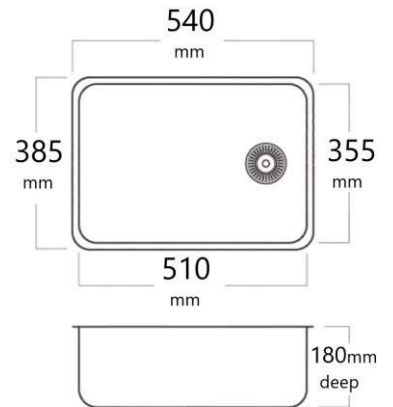

Product Signature Series

Material 304 grade Stainless Steel

Mounting Inset, Undermount or flush mount includes fixing straps

Finish Highly polished finish

Outlet Size 90mm outlet *Basket waste not included

9Litres
Bowl 230 x 285
Depth 150
Flange 15
0.9mm 304 grade

PB2

14 Litres
Bowl 305 x 305
Depth 170
Flange 15
0.9mm 304 grade

PB3

17 Litres
Bowl 355 x 305
Depth 170
Flange 15
0.9mm 304 grade

PB4 Options – Sold Separately

PB4
 22 Litres
 Bowl 410 x 355
 Depth 170
 Flange 15
 0.9mm 304 grade

PB5
 33 Litres
 Bowl 450 x 400
 Depth 190
 Flange 25
 0.9mm 304 grade

PB6
 28 Litres
 Bowl 510 x 355
 Depth 180
 Flange 15
 0.9mm 304 grade

PB8
 40 Litres
 Bowl 450 x 450
 Depth 250
 Flange 25
 1.2mm 304 grade