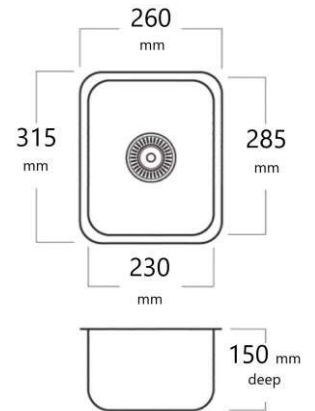

Product Signature Series

Material 304 grade Stainless Steel

Mounting Inset, Undermount or flush mount includes fixing straps

Finish Highly polished finish

Outlet Size 90mm outlet *Basket waste not included

Warranty 25 Years Domestic

[Options – Sold Separately](#)

BW90S

PW9050

SSBW

PB7

4 Litres
Bowl 145 x 285
Depth 105
Flange 15
0.9mm 304 grade

PB1

9Litres
Bowl 230 x 285
Depth 150
Flange 15
0.9mm 304 grade

PB2

14 Litres
Bowl 305 x 305
Depth 170
Flange 15
0.9mm 304 grade

PB3

17 Litres
Bowl 355 x 305
Depth 170
Flange 15
0.9mm 304 grade

PB4 Options – Sold Separately

PB4
 22 Litres
 Bowl 410 x 355
 Depth 170
 Flange 15
 0.9mm 304 grade

PB5
 33 Litres
 Bowl 450 x 400
 Depth 190
 Flange 25
 0.9mm 304 grade

PB6
 28 Litres
 Bowl 510 x 355
 Depth 180
 Flange 15
 0.9mm 304 grade