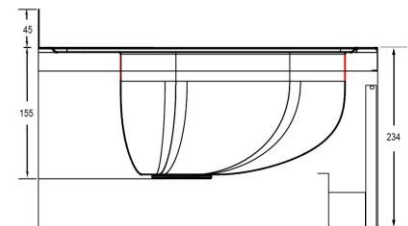

KO2

NON time flow valve
Water flows when panel is activated
With Temperature mixing valve