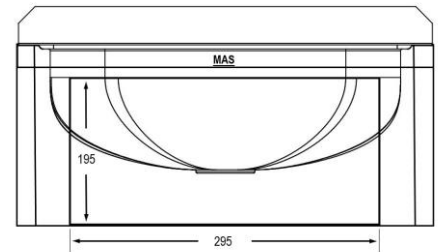

KO1XX

Time flow valve – one press for activation
Without temperature mixing valve
(cold water application only)

The operating valve is set to run for 15 seconds (+5/-5)
To suit AS4674-2004 clause 4.4.2