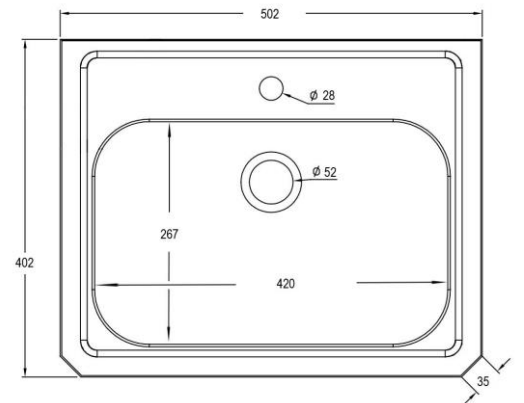

<b>Product Code</b>	<b>Hands free basin – 4 models available</b>
<b>Material</b>	304 grade Stainless Steel
<b>Bowl Size</b>	420 x 267 x 155mm deep
<b>Capacity</b>	13 Litres *meets commercial hand wash requirements
<b>Includes</b>	Wels approved fittings and hardware
<b>Options</b>	Optional 300mm splashback available