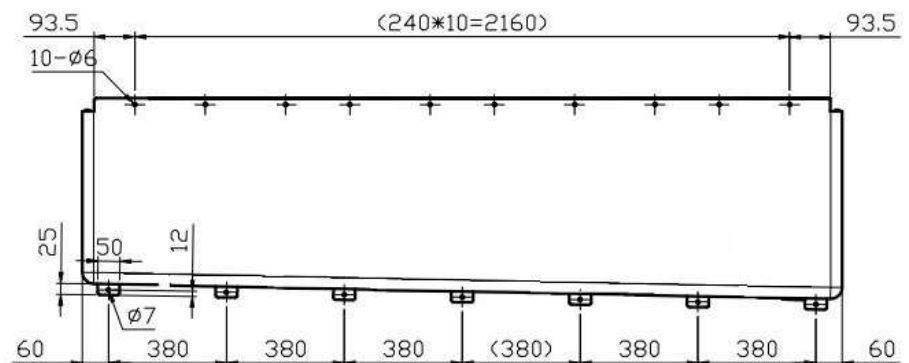

Product Code	UR6
	2400 mm Urinal Dual Inlet
Material	304 grade Stainless Steel
Inlet	2 x 40mm bsp thread with nut and tapered washer
Pipe	Included- 2 x SP5A 40 x 750mm sparge pipe to suit CN4 Pullchain cistern
Outlet	SP4 50mm domed urinal grate 50mm BSP male thread Left hand outlet only
Comments	Wels and Watermarked Fixing points at top and bottom of urinal

Front View - UR6

Rear View - UR6

Complete setup- **UR6COM**

Parts included:

- CN4 – Pullchain cistern x 2
- SP5A – 750x40mm Sparge pipe x 2
- CL40 – 40mm pipe clip x 2
- UR6 – 2400mm urinal