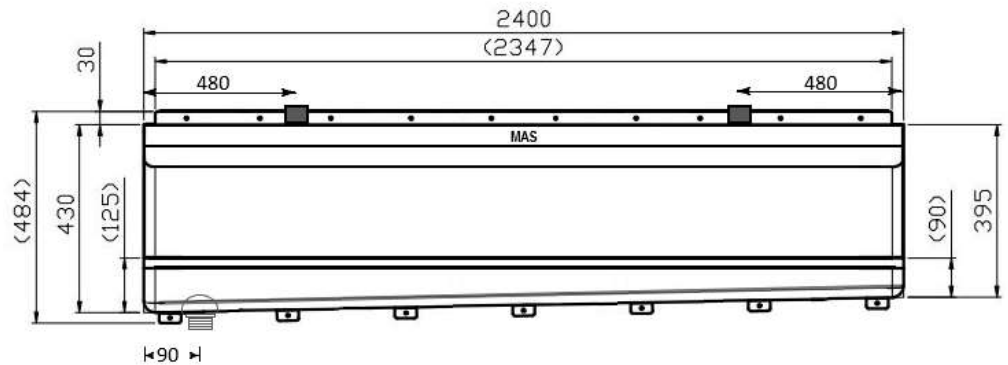

Product Code	UR6
	2400 mm Urinal Dual Inlet
Material	304 grade Stainless Steel
Inlet	2 x 40mm bsp thread with nut and tapered washer
Pipe	Included- 2 x SP5A 40 x 750mm sparge pipe to suit CN4 Pullchain cistern
Outlet	SP4 50mm domed urinal grate 50mm BSP male thread Left hand outlet only
Comments	Wels and Watermarked Fixing points at top and bottom of urinal

Front View - UR6

Rear View - UR6

Complete setup- **UR6COM**

Parts included:

- CN4 – Pullchain cistern x 2
- SP5A – 750x40mm Sparge pipe x 2
- CL40 – 40mm pipe clip x 2
- UR6 – 2400mm urinal