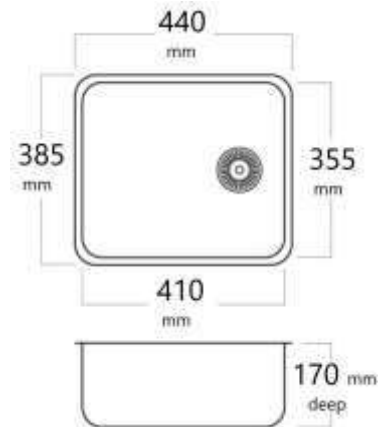

Product Coastal Series

Material 316 Grade Premium Stainless Steel

Mounting Inset, Undermount or flush mount includes fixing straps

Finish Highly polished finish

Outlet Size 90mm outlet *Basket waste not included

Warranty 30 Years Domestic

PB2316

14 Litres
Bowl 305 x 305
Depth 170
Flange 15
0.9mm 316 grade

Options – Sold Separately

BW90S

PW9050

SSBW3

PB3316

17 Litres
Bowl 355 x 305
Depth 170
Flange 15
0.9mm 316 grade

PB4316

22 Litres
Bowl 410 x 355
Depth 170
Flange 15
0.9mm 316 grade

PB6316

28 Litres
Bowl 510 x 355
Depth 180
Flange 15
0.9mm 316 grade

PB4316SB

Shallow prep bowl
10 Litres
Bowl 410 x 355
Depth 80
Flange 15
0.9mm 316 grade

PB4316DB

22 x 22 Litres
Bowls 2 x 410 x 355
Depth 170
Flange 15
0.9mm 316 grade

Additional Options – Sold Separately

Suitable for: