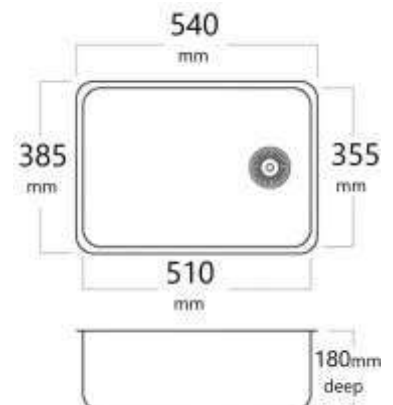

Product Coastal Series

Material 316 Grade Premium Stainless Steel

Mounting Inset, Undermount or flush mount includes fixing straps

Finish Highly polished finish

Outlet Size 90mm outlet *Basket waste not included

Warranty 30 Years Domestic

PB2316

14 Litres
Bowl 305 x 305
Depth 170
Flange 15
0.9mm 316 grade

Options – Sold Separately

BW90S

PW9050

SSBW3

PB3316

17 Litres
Bowl 355 x 305
Depth 170
Flange 15
0.9mm 316 grade

PB4316

22 Litres
Bowl 410 x 355
Depth 170
Flange 15
0.9mm 316 grade

PB6316

28 Litres
Bowl 510 x 355
Depth 180
Flange 15
0.9mm 316 grade

PB4316SB

Shallow prep bowl
10 Litres
Bowl 410 x 355
Depth 80
Flange 15
0.9mm 316 grade

PB4316DB

22 x 22 Litres
Bowls 2 x 410 x 355
Depth 170
Flange 15
0.9mm 316 grade

Additional Options – Sold Separately

Suitable for: