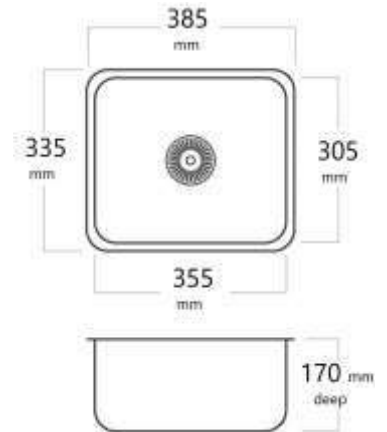

Product Coastal Series

Material 316 Grade Premium Stainless Steel

Mounting Inset, Undermount or flush mount includes fixing straps

Finish Highly polished finish

Outlet Size 90mm outlet *Basket waste not included

Warranty 30 Years Domestic

PB2316

14 Litres
Bowl 305 x 305
Depth 170
Flange 15
0.9mm 316 grade

Options – Sold Separately

BW90S

PW9050

SSBW3

PB3316

17 Litres
Bowl 355 x 305
Depth 170
Flange 15
0.9mm 316 grade

PB4316

22 Litres
Bowl 410 x 355
Depth 170
Flange 15
0.9mm 316 grade

PB6316

28 Litres
Bowl 510 x 355
Depth 180
Flange 15
0.9mm 316 grade

PB4316SB

Shallow prep bowl
10 Litres
Bowl 410 x 355
Depth 80
Flange 15
0.9mm 316 grade

PB4316DB

22 x 22 Litres
Bowls 2 x 410 x 355
Depth 170
Flange 15
0.9mm 316 grade

Additional Options – Sold Separately

Suitable for: