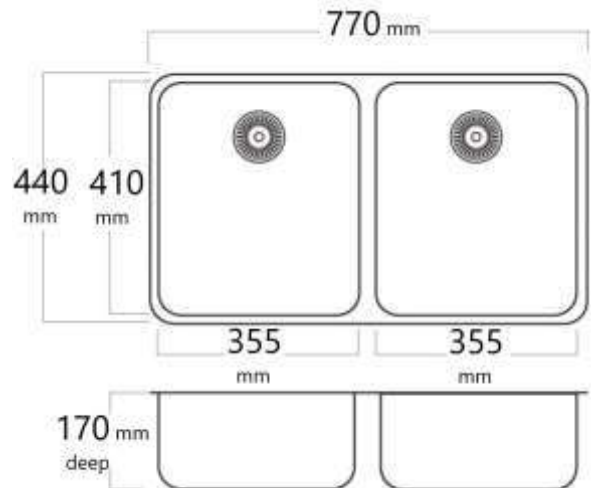

Product Coastal Series

Material 316 Grade Premium Stainless Steel

Mounting Inset, Undermount or flush mount includes fixing straps

Finish Highly polished finish

Outlet Size 90mm outlet *Basket waste not included

Warranty 30 Years Domestic

PB2316

14 Litres
Bowl 305 x 305
Depth 170
Flange 15
0.9mm 316 grade

Options – Sold Separately

BW90S

PW9050

SSBW3

PB3316

17 Litres
Bowl 355 x 305
Depth 170
Flange 15
0.9mm 316 grade

PB4316

22 Litres
Bowl 410 x 355
Depth 170
Flange 15
0.9mm 316 grade

PB6316

28 Litres
Bowl 510 x 355
Depth 180
Flange 15
0.9mm 316 grade

PB4316SB

Shallow prep bowl
10 Litres
Bowl 410 x 355
Depth 80
Flange 15
0.9mm 316 grade

PB4316DB

22 x 22 Litres
Bowls 2 x 410 x 355
Depth 170
Flange 15
0.9mm 316 grade

Additional Options – Sold Separately

Suitable for: