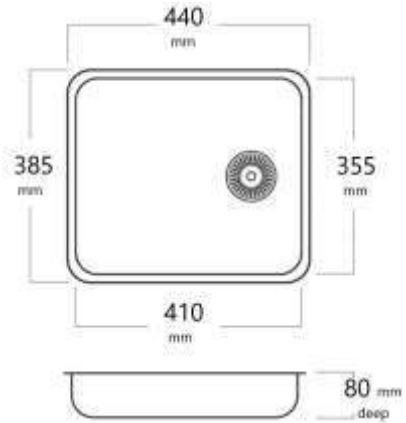

Product Coastal Series

Material 316 Grade Premium Stainless Steel

Mounting Inset, Undermount or flush mount includes fixing straps

Finish Highly polished finish

Outlet Size 90mm outlet *Basket waste not included

Warranty 30 Years Domestic

PB2316

14 Litres
Bowl 305 x 305
Depth 170
Flange 15
0.9mm 316 grade

Options – Sold Separately

BW90S

PW9050

SSBW3

PB3316

17 Litres
Bowl 355 x 305
Depth 170
Flange 15
0.9mm 316 grade

PB4316

22 Litres
Bowl 410 x 355
Depth 170
Flange 15
0.9mm 316 grade

PB6316

28 Litres
Bowl 510 x 355
Depth 180
Flange 15
0.9mm 316 grade

PB4316SB

Shallow prep bowl
10 Litres
Bowl 410 x 355
Depth 80
Flange 15
0.9mm 316 grade

PB4316DB

22 x 22 Litres
Bowls 2 x 410 x 355
Depth 170
Flange 15
0.9mm 316 grade

Additional Options – Sold Separately

Suitable for: