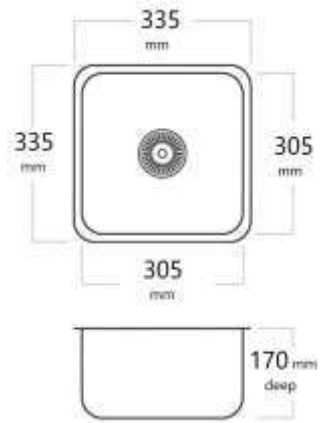

Product Coastal Series

Material 316 Grade Premium Stainless Steel

Mounting Inset, Undermount or flush mount includes fixing straps

Finish Highly polished finish

Outlet Size 90mm outlet *Basket waste not included

Warranty 30 Years Domestic

PB2316

14 Litres
Bowl 305 x 305
Depth 170
Flange 15
0.9mm 316 grade

Options – Sold Separately

BW90S

PW9050

SSBW3

PB3316

17 Litres
Bowl 355 x 305
Depth 170
Flange 15
0.9mm 316 grade

PB4316

22 Litres
Bowl 410 x 355
Depth 170
Flange 15
0.9mm 316 grade

PB6316

28 Litres
Bowl 510 x 355
Depth 180
Flange 15
0.9mm 316 grade

PB4316SB

Shallow prep bowl
10 Litres
Bowl 410 x 355
Depth 80
Flange 15
0.9mm 316 grade

PB4316DB

22 x 22 Litres
Bowls 2 x 410 x 355
Depth 170
Flange 15
0.9mm 316 grade

Additional Options – Sold Separately

Suitable for: