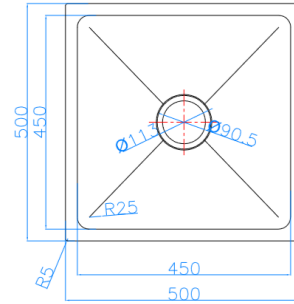

### HF3WF

37.5 Litre capacity  
 400 x 350 x 300mm plus 25mm flange  
 90mm centre waste  
 304 grade stainless steel 1.2mm thick  
 25mm radius corners for extra easy cleaning  
 Inset or undermount

Options – Sold Separately

### HF12WF

50 Litre capacity  
 450 x 400 x 300mm plus 25mm flange  
 90mm centre waste  
 304 grade stainless steel 1.2mm thick  
 25mm radius corners for extra easy cleaning  
 Inset or undermount

Options – Sold Separately

### HF6WF

55.5 Litre capacity  
 450 x 450 x 300mm plus 25mm flange  
 90mm centre waste  
 304 grade stainless steel 1.2mm thick  
 25mm radius corners for extra easy cleaning  
 Inset or undermount

[Options – Sold Separately](#)

### HF18WF

50 Litre capacity  
 600 x 450 x 217mm plus 25mm flange  
 90mm end waste  
 304 grade stainless steel 1.2mm thick  
 25mm radius corners for extra easy cleaning  
 Inset or undermount

[Options – Sold Separately](#)