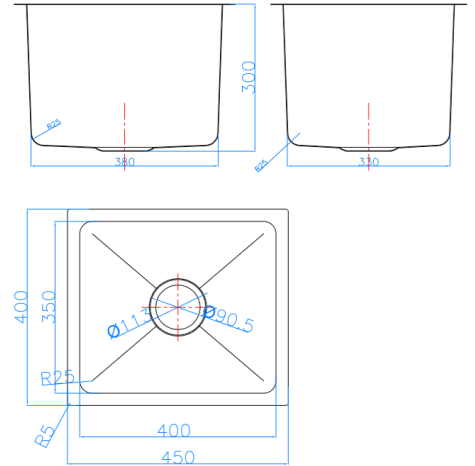

### HF3WF

37.5 Litre capacity  
 400 x 350 x 300mm plus 25mm flange  
 90mm centre waste  
 304 grade stainless steel 1.2mm thick  
 25mm radius corners for extra easy cleaning  
 Inset or undermount

Options – Sold Separately

### HF12WF

50 Litre capacity  
 450 x 400 x 300mm plus 25mm flange  
 90mm centre waste  
 304 grade stainless steel 1.2mm thick  
 25mm radius corners for extra easy cleaning  
 Inset or undermount

Options – Sold Separately

### HF6WF

55.5 Litre capacity  
 450 x 450 x 300mm plus 25mm flange  
 90mm centre waste  
 304 grade stainless steel 1.2mm thick  
 25mm radius corners for extra easy cleaning  
 Inset or undermount

[Options – Sold Separately](#)

### HF18WF

50 Litre capacity  
 600 x 450 x 217mm plus 25mm flange  
 90mm end waste  
 304 grade stainless steel 1.2mm thick  
 25mm radius corners for extra easy cleaning  
 Inset or undermount

[Options – Sold Separately](#)