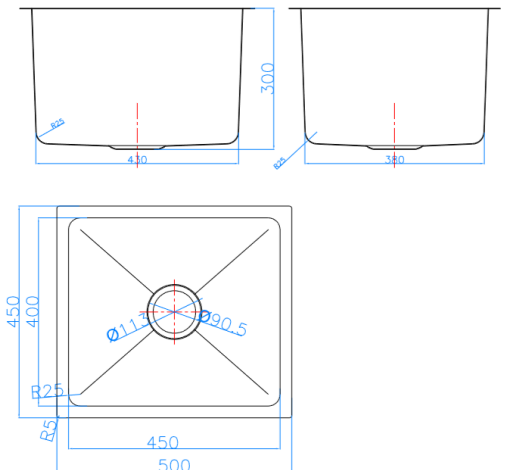

### HF3WF

37.5 Litre capacity  
 400 x 350 x 300mm plus 25mm flange  
 90mm centre waste  
 304 grade stainless steel 1.2mm thick  
 25mm radius corners for extra easy cleaning  
 Inset or undermount

Options – Sold Separately

### HF12WF

50 Litre capacity  
 450 x 400 x 300mm plus 25mm flange  
 90mm centre waste  
 304 grade stainless steel 1.2mm thick  
 25mm radius corners for extra easy cleaning  
 Inset or undermount

Options – Sold Separately

### HF6WF

55.5 Litre capacity  
 450 x 450 x 300mm plus 25mm flange  
 90mm centre waste  
 304 grade stainless steel 1.2mm thick  
 25mm radius corners for extra easy cleaning  
 Inset or undermount

[Options – Sold Separately](#)

### HF18WF

50 Litre capacity  
 600 x 450 x 217mm plus 25mm flange  
 90mm end waste  
 304 grade stainless steel 1.2mm thick  
 25mm radius corners for extra easy cleaning  
 Inset or undermount

[Options – Sold Separately](#)