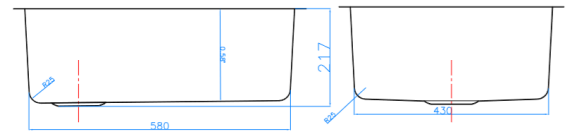

### HF6WF

55.5 Litre capacity  
 450 x 450 x 300mm plus 25mm flange  
 90mm centre waste  
 304 grade stainless steel 1.2mm thick  
 25mm radius corners for extra easy cleaning  
 Inset or undermount

[Options – Sold Separately](#)

### HF18WF

50 Litre capacity  
 600 x 450 x 217mm plus 25mm flange  
 90mm end waste  
 304 grade stainless steel 1.2mm thick  
 25mm radius corners for extra easy cleaning  
 Inset or undermount

[Options – Sold Separately](#)