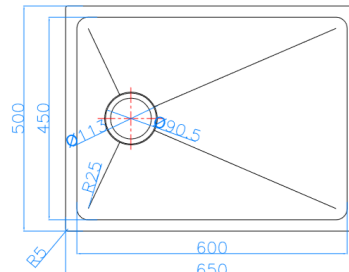

### HF6WF

55.5 Litre capacity  
 450 x 450 x 300mm plus 25mm flange  
 90mm centre waste  
 304 grade stainless steel 1.2mm thick  
 25mm radius corners for extra easy cleaning  
 Inset or undermount

[Options – Sold Separately](#)

### HF18WF

50 Litre capacity  
 600 x 450 x 217mm plus 25mm flange  
 90mm end waste  
 304 grade stainless steel 1.2mm thick  
 25mm radius corners for extra easy cleaning  
 Inset or undermount

[Options – Sold Separately](#)