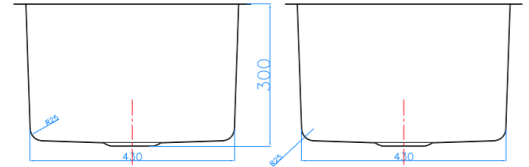

### HF12WF

50 Litre capacity  
 450 x 400 x 300mm plus 25mm flange  
 90mm centre waste  
 304 grade stainless steel 1.2mm thick  
 25mm radius corners for extra easy cleaning  
 Inset or undermount

Options – Sold Separately

### HF6WF

55.5 Litre capacity  
 450 x 450 x 300mm plus 25mm flange  
 90mm centre waste  
 304 grade stainless steel 1.2mm thick  
 25mm radius corners for extra easy cleaning  
 Inset or undermount

[Options – Sold Separately](#)