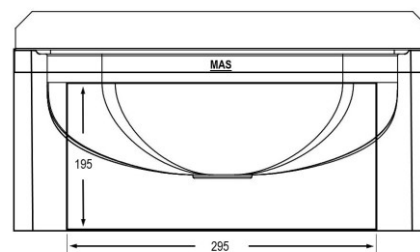

KO1XX

Time flow valve – one press for activation
Without temperature mixing valve
(cold water application only)

The operating valve is set to run for 15 seconds (+5/-5)
To suit AS4674-2004 clause 4.4.2