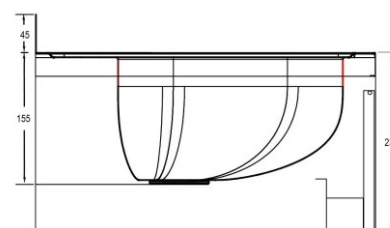

KO2

NON time flow valve
Water flows when panel is activated
With Temperature mixing valve