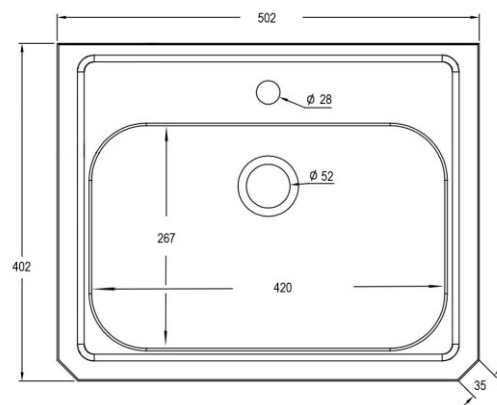

Product Code	Hands free basin – 4 models available
Material	304 grade Stainless Steel
Bowl Size	420 x 267 x 155mm deep
Capacity	13 Litres *meets commercial hand wash requirements
Includes	Wels approved fittings and hardware
Options	Optional 300mm splashback available

[Options – Sold Separately](#)

Code: **SBACK**
 300mm separate piece splashback
 To suit all models