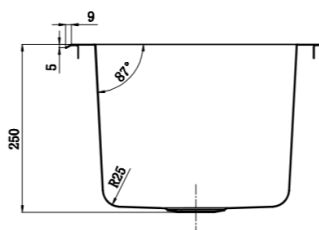

LAB99

316 grade Stainless, 0.9mm

13 Litre capacity

50mm centre outlet

Bowl size 305x305x150

Raised wet edge for spills

LAB3325

316 grade Stainless, 1.2mm

19.5 Litre capacity

50mm centre outlet

Bowl size 300x300x250

Raised wet edge for spills

LAB4325

316 grade Stainless, 1.2mm

26 Litre capacity

50mm centre outlet

Bowl size 400x300x250

Raised wet edge for spills

[Options – Sold Separately](#)

PW50ARS

PW50AR

LAB4430

- 316 grade Stainless, 1.2mm
- 43 Litre capacity
- 50mm centre outlet
- Bowls size 400x400x300
- Raised wet edge for spills

LAB44WD

- Lab sink with drainer
- 316 grade Stainless, 1.2mm
- 36 Litre capacity
- 50mm centre outlet
- Bowls size 400x400x250
- Drainer size 400x400

[Options – Sold Separately](#)

PW50ARS

PW50AR