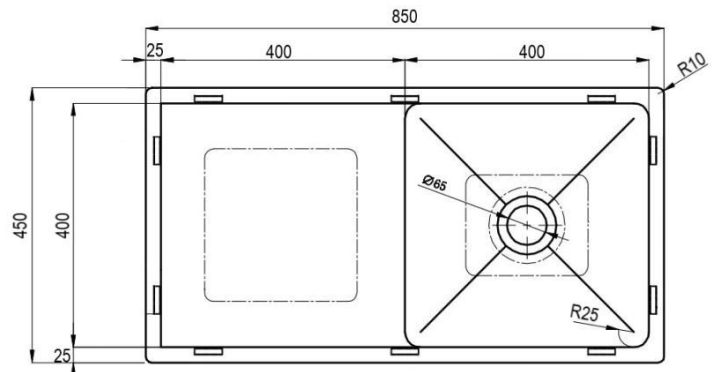

19.5 Litre capacity

50mm centre outlet

Bowl size 300x300x250

Raised wet edge for spills

LAB4325

316 grade Stainless, 1.2mm

26 Litre capacity

50mm centre outlet

Bowl size 400x300x250

Raised wet edge for spills

[Options – Sold Separately](#)

PW50ARS

PW50AR

LAB4430

- 316 grade Stainless, 1.2mm
- 43 Litre capacity
- 50mm centre outlet
- Bowls size 400x400x300
- Raised wet edge for spills

LAB44WD

- Lab sink with drainer
- 316 grade Stainless, 1.2mm
- 36 Litre capacity
- 50mm centre outlet
- Bowls size 400x400x250
- Drainer size 400x400

[Options – Sold Separately](#)

PW50ARS

PW50AR