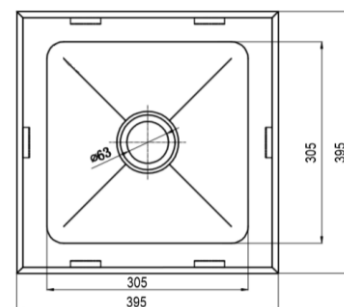

LAB99

316 grade Stainless, 0.9mm

13 Litre capacity

50mm centre outlet

Bowl size 305x305x150

Raised wet edge for spills

LAB3325

316 grade Stainless, 1.2mm

19.5 Litre capacity

50mm centre outlet

Bowl size 300x300x250

Raised wet edge for spills

LAB4325

316 grade Stainless, 1.2mm

26 Litre capacity

50mm centre outlet

Bowl size 400x300x250

Raised wet edge for spills

[Options – Sold Separately](#)

PW50ARS

PW50AR

LAB4430

- 316 grade Stainless, 1.2mm
- 43 Litre capacity
- 50mm centre outlet
- Bowls size 400x400x300
- Raised wet edge for spills

LAB44WD

- Lab sink with drainer
- 316 grade Stainless, 1.2mm
- 36 Litre capacity
- 50mm centre outlet
- Bowls size 400x400x250
- Drainer size 400x400

[Options – Sold Separately](#)

PW50ARS

PW50AR