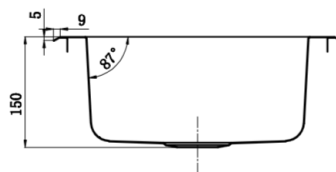

LAB99

316 grade Stainless, 0.9mm

13 Litre capacity

50mm centre outlet

Bowl size 305x305x150

Raised wet edge for spills

LAB3325

316 grade Stainless, 1.2mm

19.5 Litre capacity

50mm centre outlet

Bowl size 300x300x250

Raised wet edge for spills

LAB4325

316 grade Stainless, 1.2mm

26 Litre capacity

50mm centre outlet

Bowl size 400x300x250

Raised wet edge for spills

[Options – Sold Separately](#)

PW50ARS

PW50AR

LAB4430

- 316 grade Stainless, 1.2mm
- 43 Litre capacity
- 50mm centre outlet
- Bowls size 400x400x300
- Raised wet edge for spills

LAB44WD

- Lab sink with drainer
- 316 grade Stainless, 1.2mm
- 36 Litre capacity
- 50mm centre outlet
- Bowls size 400x400x250
- Drainer size 400x400

[Options – Sold Separately](#)

PW50ARS

PW50AR