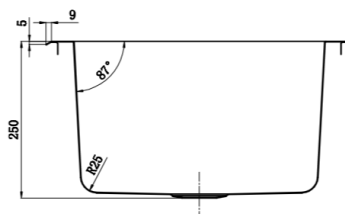

LAB99

316 grade Stainless, 0.9mm

13 Litre capacity

50mm centre outlet

Bowl size 305x305x150

Raised wet edge for spills

LAB3325

316 grade Stainless, 1.2mm

19.5 Litre capacity

50mm centre outlet

Bowl size 300x300x250

Raised wet edge for spills

LAB4325

316 grade Stainless, 1.2mm

26 Litre capacity

50mm centre outlet

Bowl size 400x300x250

Raised wet edge for spills

[Options – Sold Separately](#)

PW50ARS

PW50AR

LAB4430

- 316 grade Stainless, 1.2mm
- 43 Litre capacity
- 50mm centre outlet
- Bowls size 400x400x300
- Raised wet edge for spills

LAB44WD

- Lab sink with drainer
- 316 grade Stainless, 1.2mm
- 36 Litre capacity
- 50mm centre outlet
- Bowls size 400x400x250
- Drainer size 400x400

[Options – Sold Separately](#)

PW50ARS

PW50AR