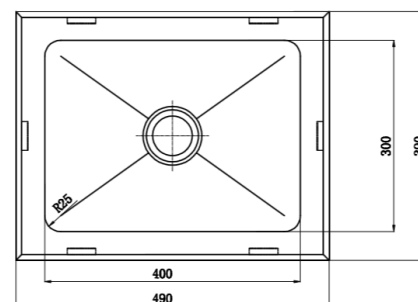

LAB99

316 grade Stainless, 0.9mm

13 Litre capacity

50mm centre outlet

Bowl size 305x305x150

Raised wet edge for spills

LAB3325

316 grade Stainless, 1.2mm

19.5 Litre capacity

50mm centre outlet

Bowl size 300x300x250

Raised wet edge for spills

LAB4325

316 grade Stainless, 1.2mm

26 Litre capacity

50mm centre outlet

Bowl size 400x300x250

Raised wet edge for spills

[Options – Sold Separately](#)

PW50ARS

PW50AR

LAB4430

- 316 grade Stainless, 1.2mm
- 43 Litre capacity
- 50mm centre outlet
- Bowls size 400x400x300
- Raised wet edge for spills

LAB44WD

- Lab sink with drainer
- 316 grade Stainless, 1.2mm
- 36 Litre capacity
- 50mm centre outlet
- Bowls size 400x400x250
- Drainer size 400x400

[Options – Sold Separately](#)

PW50ARS

PW50AR