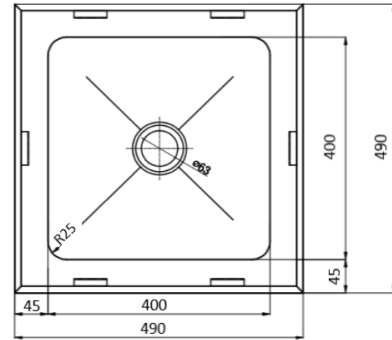

LAB99

316 grade Stainless, 0.9mm

13 Litre capacity

50mm centre outlet

Bowl size 305x305x150

Raised wet edge for spills

LAB3325

316 grade Stainless, 1.2mm

19.5 Litre capacity

50mm centre outlet

Bowl size 300x300x250

Raised wet edge for spills

LAB4325

316 grade Stainless, 1.2mm

26 Litre capacity

50mm centre outlet

Bowl size 400x300x250

Raised wet edge for spills

[Options – Sold Separately](#)

PW50ARS

PW50AR

LAB4430

- 316 grade Stainless, 1.2mm
- 43 Litre capacity
- 50mm centre outlet
- Bowls size 400x400x300
- Raised wet edge for spills

LAB44WD

- Lab sink with drainer
- 316 grade Stainless, 1.2mm
- 36 Litre capacity
- 50mm centre outlet
- Bowls size 400x400x250
- Drainer size 400x400

[Options – Sold Separately](#)

PW50ARS

PW50AR