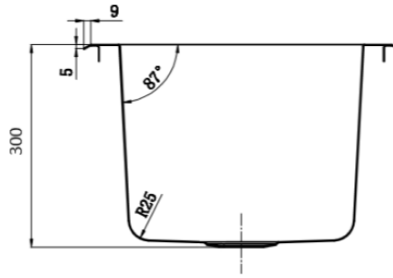

LAB99

316 grade Stainless, 0.9mm

13 Litre capacity

50mm centre outlet

Bowl size 305x305x150

Raised wet edge for spills

LAB3325

316 grade Stainless, 1.2mm

19.5 Litre capacity

50mm centre outlet

Bowl size 300x300x250

Raised wet edge for spills

LAB4325

316 grade Stainless, 1.2mm

26 Litre capacity

50mm centre outlet

Bowl size 400x300x250

Raised wet edge for spills

[Options – Sold Separately](#)

PW50ARS

PW50AR

LAB4430

- 316 grade Stainless, 1.2mm
- 43 Litre capacity
- 50mm centre outlet
- Bowls size 400x400x300
- Raised wet edge for spills

LAB44WD

- Lab sink with drainer
- 316 grade Stainless, 1.2mm
- 36 Litre capacity
- 50mm centre outlet
- Bowls size 400x400x250
- Drainer size 400x400

[Options – Sold Separately](#)

PW50ARS

PW50AR