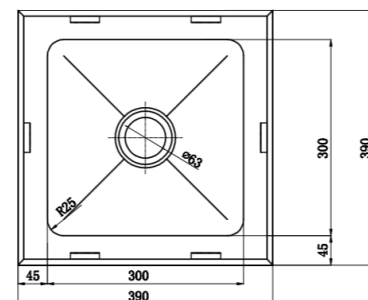

LAB99

316 grade Stainless, 0.9mm

13 Litre capacity

50mm centre outlet

Bowl size 305x305x150

Raised wet edge for spills

LAB3325

316 grade Stainless, 1.2mm

19.5 Litre capacity

50mm centre outlet

Bowl size 300x300x250

Raised wet edge for spills

LAB4325

316 grade Stainless, 1.2mm

26 Litre capacity

50mm centre outlet

Bowl size 400x300x250

Raised wet edge for spills

[Options – Sold Separately](#)

PW50ARS

PW50AR

LAB4430

- 316 grade Stainless, 1.2mm
- 43 Litre capacity
- 50mm centre outlet
- Bowls size 400x400x300
- Raised wet edge for spills

LAB44WD

- Lab sink with drainer
- 316 grade Stainless, 1.2mm
- 36 Litre capacity
- 50mm centre outlet
- Bowls size 400x400x250
- Drainer size 400x400

[Options – Sold Separately](#)

PW50ARS

PW50AR