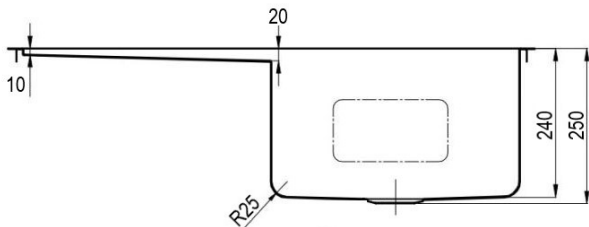

19.5 Litre capacity

50mm centre outlet

Bowl size 300x300x250

Raised wet edge for spills

LAB4325

316 grade Stainless, 1.2mm

26 Litre capacity

50mm centre outlet

Bowl size 400x300x250

Raised wet edge for spills

[Options – Sold Separately](#)

PW50ARS

PW50AR

LAB4430

- 316 grade Stainless, 1.2mm
- 43 Litre capacity
- 50mm centre outlet
- Bowls size 400x400x300
- Raised wet edge for spills

LAB44WD

- Lab sink with drainer
- 316 grade Stainless, 1.2mm
- 36 Litre capacity
- 50mm centre outlet
- Bowls size 400x400x250
- Drainer size 400x400

[Options – Sold Separately](#)

PW50ARS

PW50AR