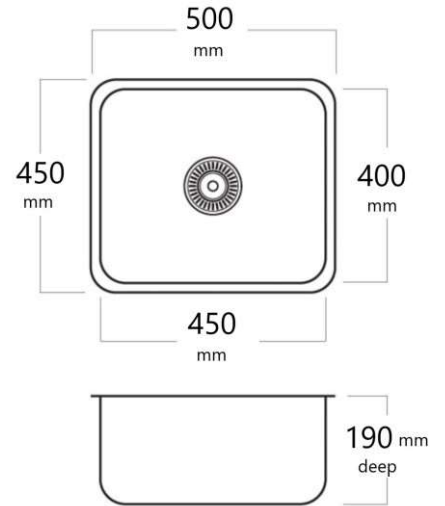

Product Signature Series

Material 304 grade Stainless Steel

Mounting Inset, Undermount or flush mount includes fixing straps

Finish Highly polished finish

Outlet Size 90mm outlet *Basket waste not included

9 Litres
Bowl 230 x 285
Depth 150
Flange 15
0.9mm 304 grade

PB2

14 Litres
Bowl 305 x 305
Depth 170
Flange 15
0.9mm 304 grade

PB3

17 Litres
Bowl 355 x 305
Depth 170
Flange 15
0.9mm 304 grade

PB4 Options – Sold Separately

PB4FB

PB4DT

PB4

22 Litres
Bowl 410 x 355
Depth 170
Flange 15
0.9mm 304 grade

PB5

33 Litres
Bowl 450 x 400
Depth 190
Flange 25
0.9mm 304 grade

PB6

28 Litres
Bowl 510 x 355
Depth 180
Flange 15
0.9mm 304 grade

PB8

40 Litres
Bowl 450 x 450
Depth 250
Flange 25
1.2mm 304 grade