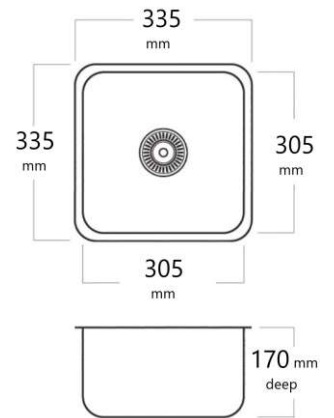

Product Signature Series

Material 304 grade Stainless Steel

Mounting Inset, Undermount or flush mount includes fixing straps

Finish Highly polished finish

Outlet Size 90mm outlet *Basket waste not included

Warranty 25 Years Domestic

[Options – Sold Separately](#)

BW90S

PW9050

SSBW3

PB7

4 Litres
Bowl 145 x 285
Depth 105
Flange 15
0.9mm 304 grade

PB1

9 Litres
Bowl 230 x 285
Depth 150
Flange 15
0.9mm 304 grade

PB2

14 Litres
Bowl 305 x 305
Depth 170
Flange 15
0.9mm 304 grade

PB3

17 Litres
Bowl 355 x 305
Depth 170
Flange 15
0.9mm 304 grade

PB4 Options – Sold Separately

PB4FB

PB4DT

PB4

22 Litres
Bowl 410 x 355
Depth 170
Flange 15
0.9mm 304 grade

PB5

33 Litres
Bowl 450 x 400
Depth 190
Flange 25
0.9mm 304 grade

PB6

28 Litres
Bowl 510 x 355
Depth 180
Flange 15
0.9mm 304 grade