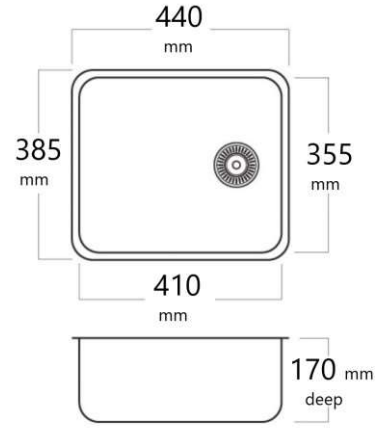

Product Signature Series

Material 304 grade Stainless Steel

Mounting Inset, Undermount or flush mount includes fixing straps

Finish Highly polished finish

Outlet Size 90mm outlet *Basket waste not included

9 Litres
Bowl 230 x 285
Depth 150
Flange 15
0.9mm 304 grade

PB2

14 Litres
Bowl 305 x 305
Depth 170
Flange 15
0.9mm 304 grade

PB3

17 Litres
Bowl 355 x 305
Depth 170
Flange 15
0.9mm 304 grade

PB4 Options – Sold Separately

PB4FB

PB4DT

PB4

22 Litres
Bowl 410 x 355
Depth 170
Flange 15
0.9mm 304 grade

PB5

33 Litres
Bowl 450 x 400
Depth 190
Flange 25
0.9mm 304 grade

PB6

28 Litres
Bowl 510 x 355
Depth 180
Flange 15
0.9mm 304 grade

PB8

40 Litres
Bowl 450 x 450
Depth 250
Flange 25
1.2mm 304 grade