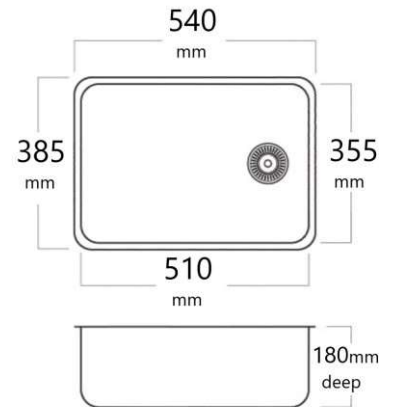

Product Signature Series

Material 304 grade Stainless Steel

Mounting Inset, Undermount or flush mount includes fixing straps

Finish Highly polished finish

Outlet Size 90mm outlet *Basket waste not included

9 Litres
Bowl 230 x 285
Depth 150
Flange 15
0.9mm 304 grade

PB2

14 Litres
Bowl 305 x 305
Depth 170
Flange 15
0.9mm 304 grade

PB3

17 Litres
Bowl 355 x 305
Depth 170
Flange 15
0.9mm 304 grade

PB4 Options – Sold Separately

PB4FB

PB4DT

PB4

22 Litres
Bowl 410 x 355
Depth 170
Flange 15
0.9mm 304 grade

PB5

33 Litres
Bowl 450 x 400
Depth 190
Flange 25
0.9mm 304 grade

PB6

28 Litres
Bowl 510 x 355
Depth 180
Flange 15
0.9mm 304 grade

PB8

40 Litres
Bowl 450 x 450
Depth 250
Flange 25
1.2mm 304 grade