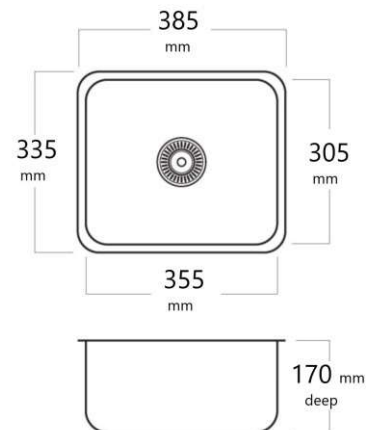

Product Signature Series

Material 304 grade Stainless Steel

Mounting Inset, Undermount or flush mount includes fixing straps

Finish Highly polished finish

Outlet Size 90mm outlet *Basket waste not included

9 Litres
Bowl 230 x 285
Depth 150
Flange 15
0.9mm 304 grade

PB2

14 Litres
Bowl 305 x 305
Depth 170
Flange 15
0.9mm 304 grade

PB3

17 Litres
Bowl 355 x 305
Depth 170
Flange 15
0.9mm 304 grade

PB4 Options – Sold Separately

PB4FB

PB4DT

PB4

22 Litres
Bowl 410 x 355
Depth 170
Flange 15
0.9mm 304 grade

PB5

33 Litres
Bowl 450 x 400
Depth 190
Flange 25
0.9mm 304 grade

PB6

28 Litres
Bowl 510 x 355
Depth 180
Flange 15
0.9mm 304 grade

PB8

40 Litres
Bowl 450 x 450
Depth 250
Flange 25
1.2mm 304 grade