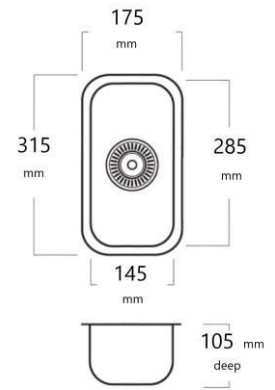

Product Signature Series

Material 304 grade Stainless Steel

Mounting Inset, Undermount or flush mount includes fixing straps

Finish Highly polished finish

Outlet Size 90mm outlet *Basket waste not included

Warranty 25 Years Domestic

[Options – Sold Separately](#)

BW90S

PW9050

SSBW3

PB7

4 Litres
Bowl 145 x 285
Depth 105
Flange 15
0.9mm 304 grade

PB1

9 Litres
Bowl 230 x 285
Depth 150
Flange 15
0.9mm 304 grade

PB2

14 Litres
Bowl 305 x 305
Depth 170
Flange 15
0.9mm 304 grade

PB3

17 Litres
Bowl 355 x 305
Depth 170
Flange 15
0.9mm 304 grade

PB4 Options – Sold Separately

PB4FB

PB4DT

PB4

22 Litres
Bowl 410 x 355
Depth 170
Flange 15
0.9mm 304 grade

PB5

33 Litres
Bowl 450 x 400
Depth 190
Flange 25
0.9mm 304 grade

PB6

28 Litres
Bowl 510 x 355
Depth 180
Flange 15
0.9mm 304 grade