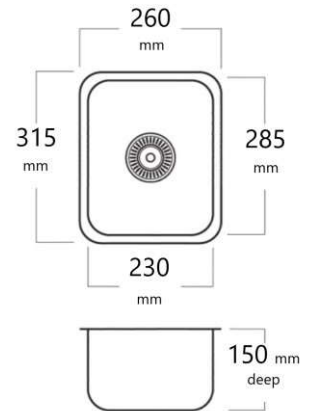

Product Signature Series

Material 304 grade Stainless Steel

Mounting Inset, Undermount or flush mount includes fixing straps

Finish Highly polished finish

Outlet Size 90mm outlet *Basket waste not included

Warranty 25 Years Domestic

[Options – Sold Separately](#)

BW90S

PW9050

SSBW3

PB7

4 Litres
Bowl 145 x 285
Depth 105
Flange 15
0.9mm 304 grade

PB1

9 Litres
Bowl 230 x 285
Depth 150
Flange 15
0.9mm 304 grade

PB2

14 Litres
Bowl 305 x 305
Depth 170
Flange 15
0.9mm 304 grade

PB3

17 Litres
Bowl 355 x 305
Depth 170
Flange 15
0.9mm 304 grade

PB4 Options – Sold Separately

PB4FB

PB4DT

PB4

22 Litres
Bowl 410 x 355
Depth 170
Flange 15
0.9mm 304 grade

PB5

33 Litres
Bowl 450 x 400
Depth 190
Flange 25
0.9mm 304 grade

PB6

28 Litres
Bowl 510 x 355
Depth 180
Flange 15
0.9mm 304 grade