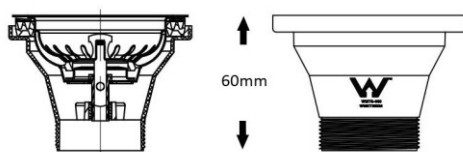

Basket Waste

BW90S

Fits standard 90mm sink waste hole

50mm bsp male thread for standard trap

Lift out strainer basket also acts as a plug

BW90S (short) 60mm long body

BW90L

To fit standard 90mm sink waste hole

50mm bsp male thread for standard trap

Lift out strainer basket also acts as a plug

BW90L (long) 80mm long body

BW50

To fit standard 50mm sink waste hole

50mm bsp male thread for standard trap

Lift out strainer basket also acts as a plug

BW50 - 50mm waste outlet

Standard Plug & Waste

PW40

40mm Standard plug & waste Stainless steel rim

PW50

50mm Standard plug & waste Stainless steel rim

PW9050

90mm x 50mm plug & waste with stainless steel rim